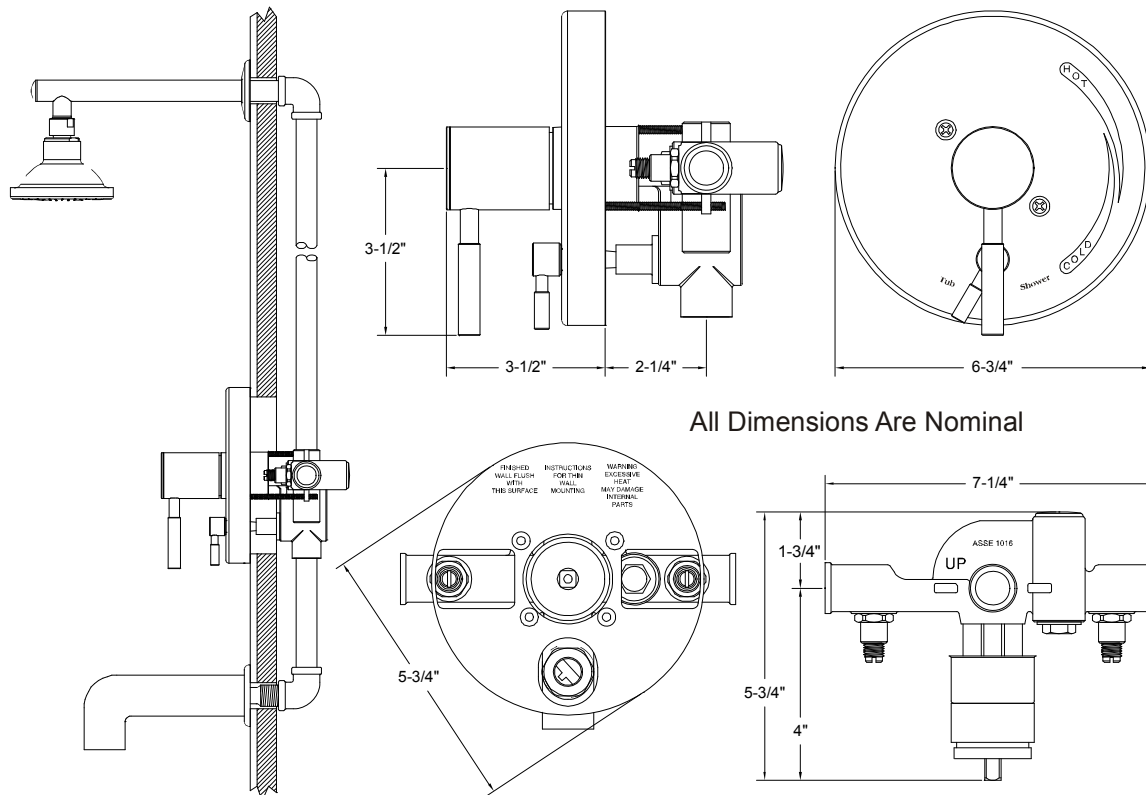

Description

- Distinctive modern style single lever handle tub & shower shower set
- Trouble-free washerless cartridge, reversible for back-to-back installations
- P- Type pressure balancing mechanism with integral check-stops
- Brushed nickel finish
- All brass construction
- 1/2" MIP/sweat inlets with 1/2" FIP outlets
- Includes color matched tub spout
- Includes plastic rough-in plate

Performance

- Designed to provide 2.5 GPM at 80 PSI shower head performance
- Designed to provide 2.4 GPM at 20 PSI tub filler performance

Compliance

- Designed to comply with requirements of ASME A112.18.1
- Meets or exceeds ASSE 1016 performance standards
- Complies with ADA (American With Disabilities Act)
- Complies with the requirements of the UPC (Uniform Plumbing Code)
- Meets or exceeds CSA B125

- Limited Lifetime Warranty
Refer to Premier Faucet warranty program for further details and restrictions.

EsSEN™

Model 120094

Single Lever Handle Tub & Shower Set
Brushed Nickel Finish
Pressure Balancing
1/2" IPS Connection