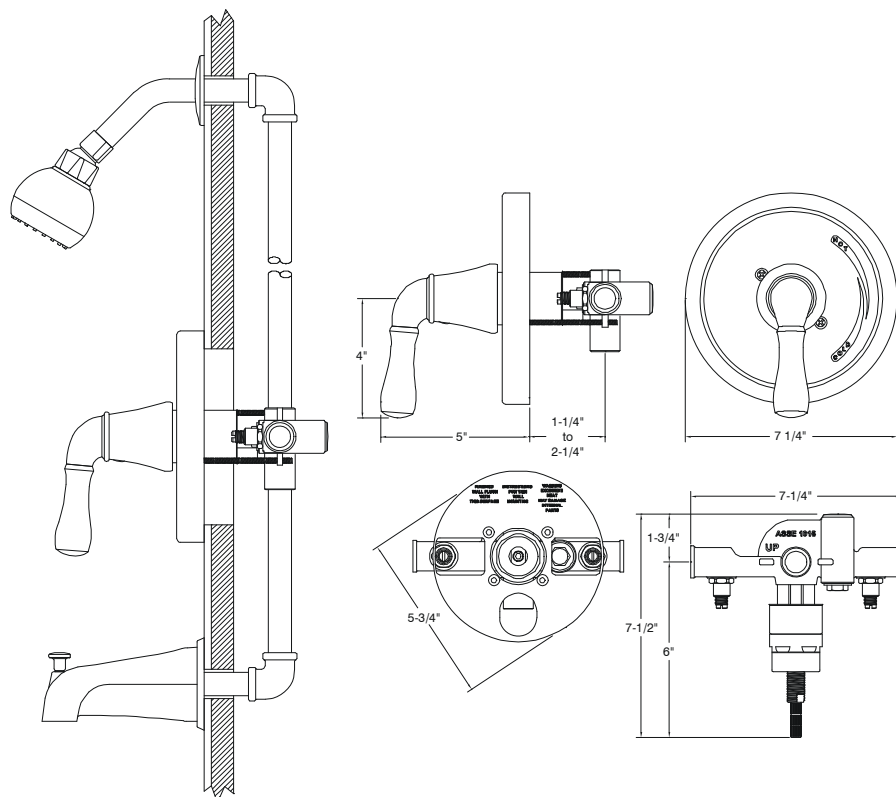

Description

- Single lever handle contemporary style tub & shower set
- Trouble-free washerless cartridge, reversible for back-to-back installations
- P- Type pressure balancing mechanism with integral check-stops
- Brushed nickel finish
- All brass construction
- 1/2" FIP inlets & outlets
- Includes color matched tub spout with 1/2" CTS slip fit connection
- Includes plastic rough-in plate

Performance

- Designed to provide 2.5 GPM at 80 PSI shower head performance
- Designed to provide 2.4 GPM at 20 PSI tub filler performance

Compliance

- Designed to comply with requirements of ASME A112.18.1
- Meets or exceeds ASSE 1016 performance standards
- Complies with ADA (American With Disabilities Act)
- Complies with the requirements of the UPC (Uniform Plumbing Code)
- Meets or exceeds CSA B125

- Limited Lifetime Warranty
Refer to Premier Faucet warranty program for further details and restrictions.

Sanibel™

Model 120049

Single Lever Handle Tub & Shower Set
Brushed Nickel Finish
Pressure Balancing
1/2" IPS Connection