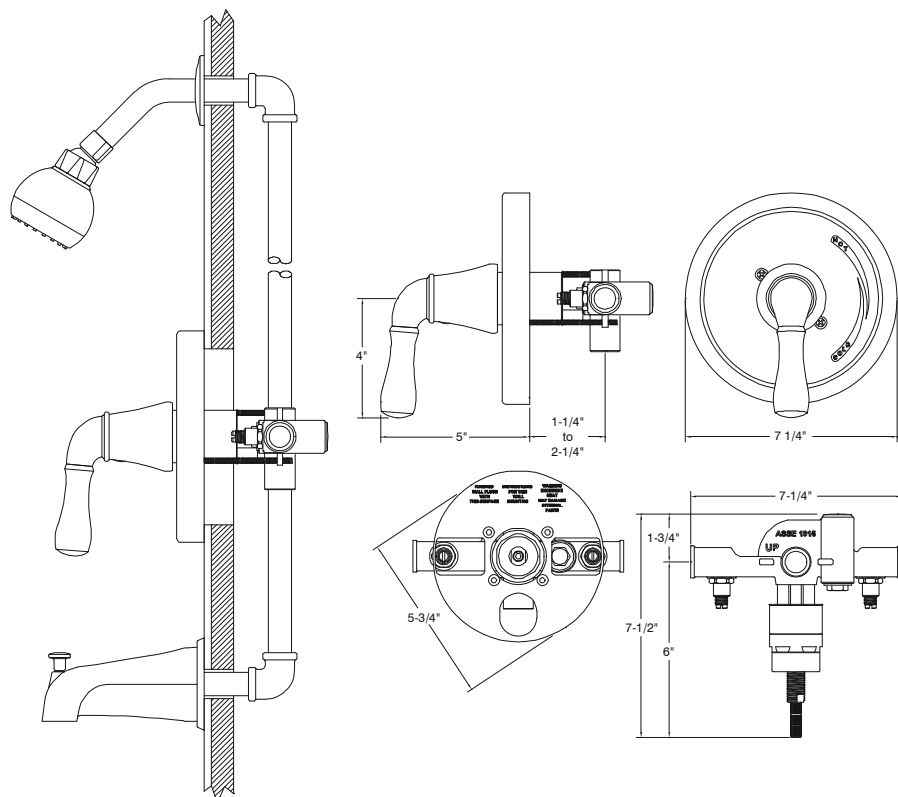

Description

- Single lever handle contemporary style tub & shower set
- Trouble-free washerless cartridge, reversible for back-to-back installations
- P- Type pressure balancing mechanism with integral check-stops
- Heavy duty chrome plated finish
- All brass construction
- 1/2" FIP inlets & outlets
- Includes color matched tub spout with 1/2" CTS slip fit connection
- Includes plastic rough-in plate

Performance

- Designed to provide 2.5 GPM at 80 PSI shower head performance
- Designed to provide 2.4 GPM at 20 PSI tub filler performance

Compliance

- Designed to comply with requirements of ASME A112.18.1
- Meets or exceeds ASSE 1016 performance standards
- Complies with ADA (American With Disabilities Act)
- Complies with the requirements of the UPC (Uniform Plumbing Code)
- Meets or exceeds CSA B125

- Limited Lifetime Warranty
Refer to Premier Faucet warranty program for further details and restrictions.

Sanibel™

Model 120048

Single Lever Handle Tub & Shower Set
 Chrome Plated Finish
 Pressure Balancing
 1/2" IPS Connection