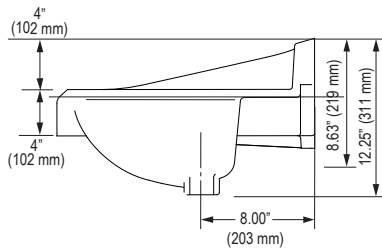

Model SS-3003 Shown

SPECIFICATIONS

Lavatory

- White vitreous china
- Wall mount
- Hanging hardware
- Backsplash
- Single hole, 4" (102 mm) and 8" (203 mm) centers
- Front overflow
- ADA compliant when mounted with deck at 34" from finished floor. See illustration for recommended ADA installation
- 20.75" (527 mm) x 18.25" (464 mm)
- Compliant to the applicable sections of ASME A112.19.2/CSA B45.1
- Carrier not included

Product Specification

Sink shall be made of vitreous china. Sink shall be wall mounted. Sink shall have an overflow. Sink shall be a 4" centerset. Sink shall be Sloan Model SS-3_03.

NOTE: All vitreous china dimensions shown in these drawings are nominal. Dimensions can vary within the tolerances established in the governing ASME A112.19.2/CSA B45.1 standard. Please take this into consideration when planning rough-in and plumbing layouts.