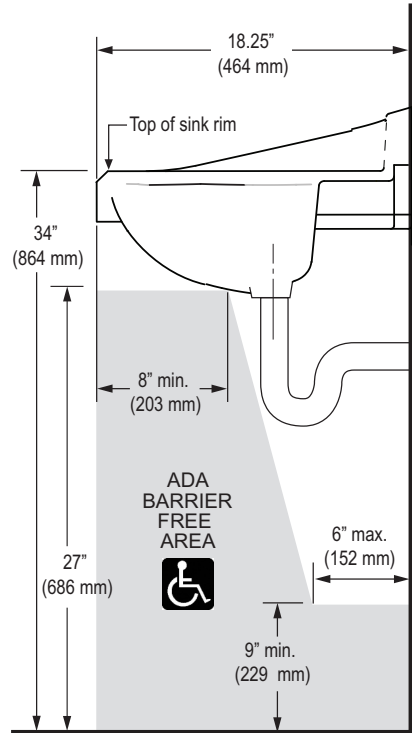

Model
SS-3003 Series
 Standard Wall Hung Lavatory with Backsplash

DESCRIPTION

Complete vitreous china lavatory with backsplash

- Model SS-3103-Single Hole
Code: 3873103
- Model SS-3003-4" (102 mm) Centers
Code: 3873003
- Model SS-3803-8" (203 mm) Centers
Code: 3873803

Model SS-3003 Shown

SPECIFICATIONS

Lavatory

- White vitreous china
- Wall mount
- Hanging hardware
- Backsplash
- Single hole, 4" (102 mm) and 8" (203 mm) centers
- Front overflow
- ADA compliant when mounted with deck at 34" from finished floor. See illustration for recommended ADA installation
- 20.75" (527 mm) x 18.25" (464 mm)
- Compliant to the applicable sections of ASME A112.19.2/CSA B45.1
- Carrier not included

Product Specification

Sink shall be made of vitreous china. Sink shall be wall mounted. Sink shall have an overflow. Sink shall be a 4" centerset. Sink shall be Sloan Model SS-3_03.

NOTE: All vitreous china dimensions shown in these drawings are nominal. Dimensions can vary within the tolerances established in the governing ASME A112.19.2/CSA B45.1 standard. Please take this into consideration when planning rough-in and plumbing layouts.