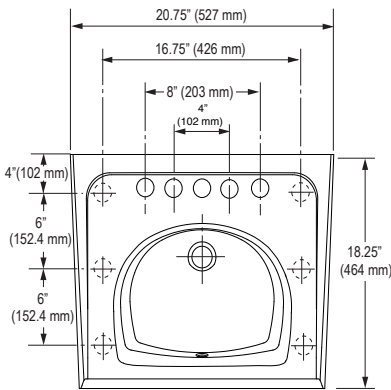

Model
SS-3003 Series
 Standard Wall Hung Lavatory with Backsplash

DESCRIPTION

Complete vitreous china lavatory with backsplash

- Model SS-3103-Single Hole
Code: 3873103
- Model SS-3003-4" (102 mm) Centers
Code: 3873003
- Model SS-3803-8" (203 mm) Centers
Code: 3873803

Model SS-3003 Shown

SPECIFICATIONS

Lavatory

- White vitreous china
- Wall mount
- Hanging hardware
- Backsplash
- Single hole, 4" (102 mm) and 8" (203 mm) centers
- Front overflow
- ADA compliant when mounted with deck at 34" from finished floor. See illustration for recommended ADA installation
- 20.75" (527 mm) x 18.25" (464 mm)
- Compliant to the applicable sections of ASME A112.19.2/CSA B45.1
- Carrier not included

Product Specification

Sink shall be made of vitreous china. Sink shall be wall mounted. Sink shall have an overflow. Sink shall be a 4" centerset. Sink shall be Sloan Model SS-3_03.

NOTE: All vitreous china dimensions shown in these drawings are nominal. Dimensions can vary within the tolerances established in the governing ASME A112.19.2/CSA B45.1 standard. Please take this into consideration when planning rough-in and plumbing layouts.