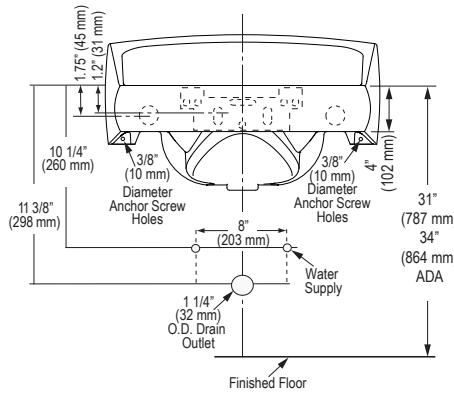

Model
SS-3003 Series
 Standard Wall Hung Lavatory with Backsplash

DESCRIPTION

Complete vitreous china lavatory with backsplash

- Model SS-3103-Single Hole
Code: 3873103
- Model SS-3003-4" (102 mm) Centers
Code: 3873003
- Model SS-3803-8" (203 mm) Centers
Code: 3873803

Model SS-3003 Shown

SPECIFICATIONS

Lavatory

- White vitreous china
- Wall mount
- Hanging hardware
- Backsplash
- Single hole, 4" (102 mm) and 8" (203 mm) centers
- Front overflow
- ADA compliant when mounted with deck at 34" from finished floor. See illustration for recommended ADA installation
- 20.75" (527 mm) x 18.25" (464 mm)
- Compliant to the applicable sections of ASME A112.19.2/CSA B45.1
- Carrier not included

Product Specification

Sink shall be made of vitreous china. Sink shall be wall mounted. Sink shall have an overflow. Sink shall be a 4" centerset. Sink shall be Sloan Model SS-3_03.

NOTE: All vitreous china dimensions shown in these drawings are nominal. Dimensions can vary within the tolerances established in the governing ASME A112.19.2/CSA B45.1 standard. Please take this into consideration when planning rough-in and plumbing layouts.