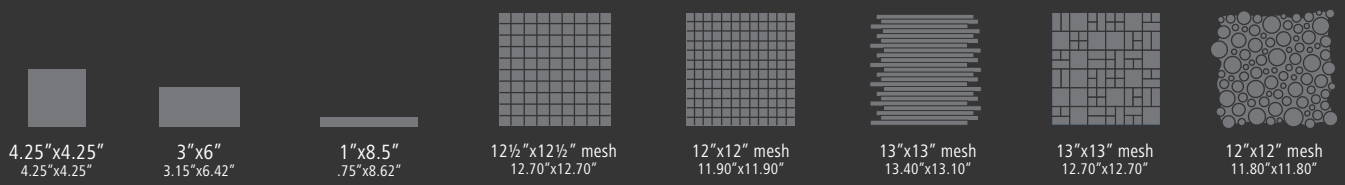

GLASS WALL TILE & MOSAIC

Color shade variation

Grout joint recommendation. 1/8"

Azul Royale Gloss

Ruby Gloss

ALL SIZES ALSO AVAILABLE IN 1"x1" MOSAICS AND IN THE FOLLOWING GLOSS COLORS

MOSAICS 1" x 1" ON 12 1/2" x 12 1/2" MESH