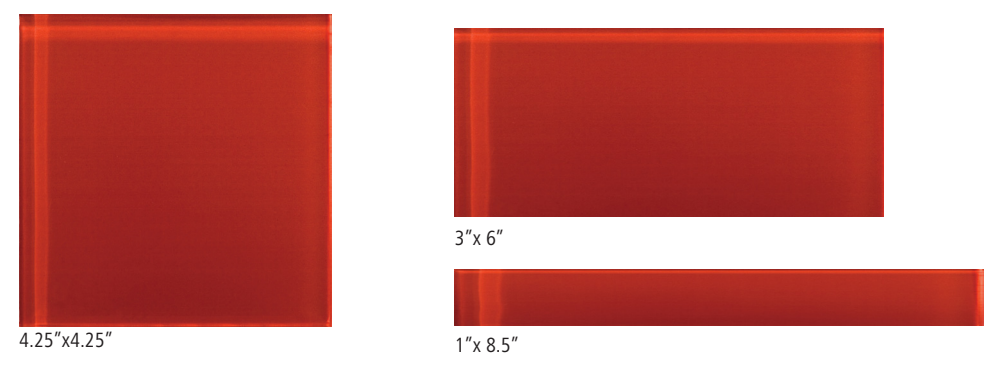

GLASS WALL TILE & MOSAIC

Color shade variation

Grout joint recommendation. 1/8"

Azul Royale Gloss

Ruby Gloss

ALL SIZES ALSO AVAILABLE IN 1"x1" MOSAICS AND IN THE FOLLOWING GLOSS COLORS

MOSAICS 1" x 1" ON 12 1/2" x 12 1/2" MESH