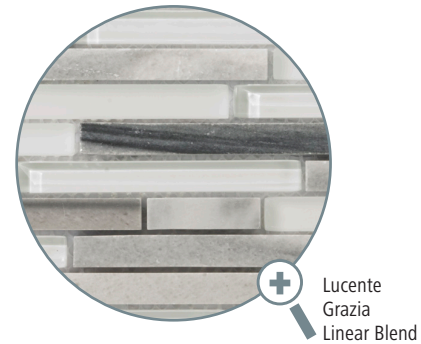

Vetro

Romano

Zanfirico

+
Lucente
Grazia
Mosaic Blend

LINEAR STONE BLENDS ON 13" x 13" MESH

*LINEAR MOSAICS CAN BE CUT INTO THREE 4" x 13" BORDERS.

PATTERN BLENDS ON 13"x 13" MESH

Certosa