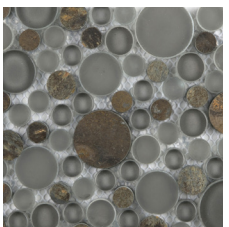

MOSAIC CIRCLE BLENDS ON 13" x 13" MESH

Romano