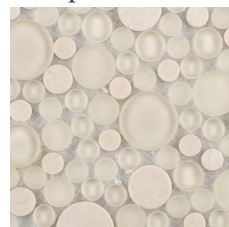

MOSAIC CIRCLE BLENDS ON 13" x 13" MESH

Campo