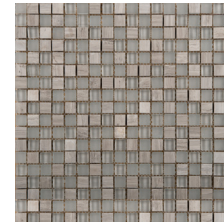

MOSAIC STONE BLENDS 5/8" x 5/8" ON 12" x 12" MESH

Grazia

Rialto

Andrea

Lazzaro

Campo

Ambrato

Certosa