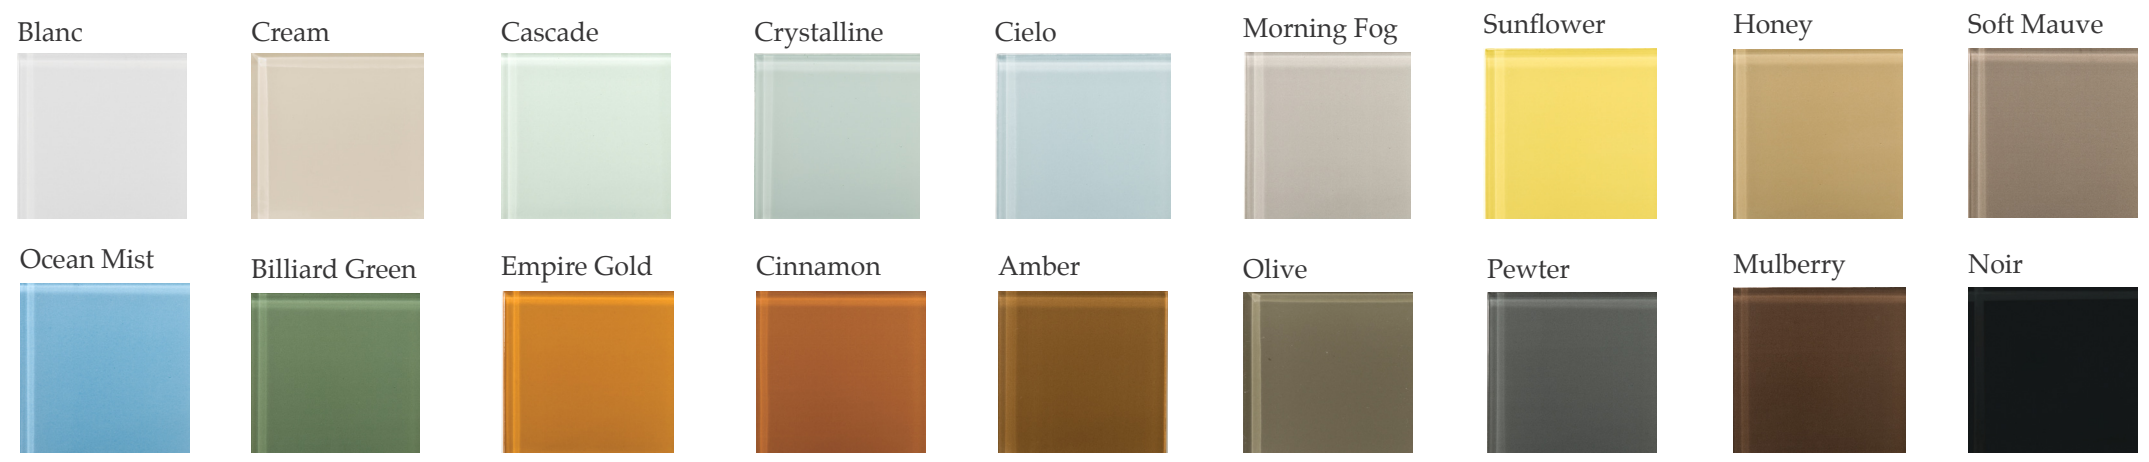

Lustrous color shines through in this exclusive glass wall tile and mosaic line. Lucente™ tile can be used on its own to make a statement on a kitchen or bathroom backsplash. It can also be combined with natural stone or porcelain tile as a decorative accent. For a real splash, use Lucente™ in your pool waterline and see the shimmering effect created by the water and the tile. The possibilities are endless!

GLASS WALL TILE & MOSAIC

Color shade variation

Grout joint recommendation. 1/8"

Azul Royale Gloss

Ruby Gloss

ALL SIZES ALSO AVAILABLE IN 1"x1" MOSAICS AND IN THE FOLLOWING GLOSS COLORS

MOSAICS 1" x 1" ON 12 1/2" x 12 1/2" MESH

Morning Fog

Blanc

Cream

Soft Mauve

Cascade

Crystalline

Cielo

Ocean Mist

Sunflower

Honey

Empire Gold

Cinnamon

Amber

Ruby

Azul Royale

Billiard Green