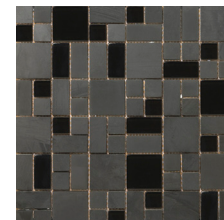

Murano

Regale

Puntini

Isola

Vetro

Tromba

Venezia

Rialto

Zanfirico

+ Lucente Lazzaro Pattern Blend

*PATTERN MOSAIC BLENDS CAN BE CUT INTO THREE 4"x13" BORDERS OR SIX 2"x13" BORDERS.

MOSAIC CIRCLE BLENDS ON 13" x 13" MESH

Certosa

Vetro

Andrea

Lazzaro