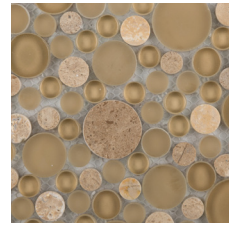

MOSAIC CIRCLE BLENDS ON 13" x 13" MESH

Regale