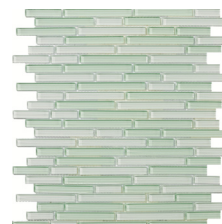

Leggero

Aventurina

Emisfero

Pellestrina

Fazzoletto

Filigrana

Torcello

*LINEAR MOSAICS CAN BE CUT INTO THREE 4" x 13" BORDERS.