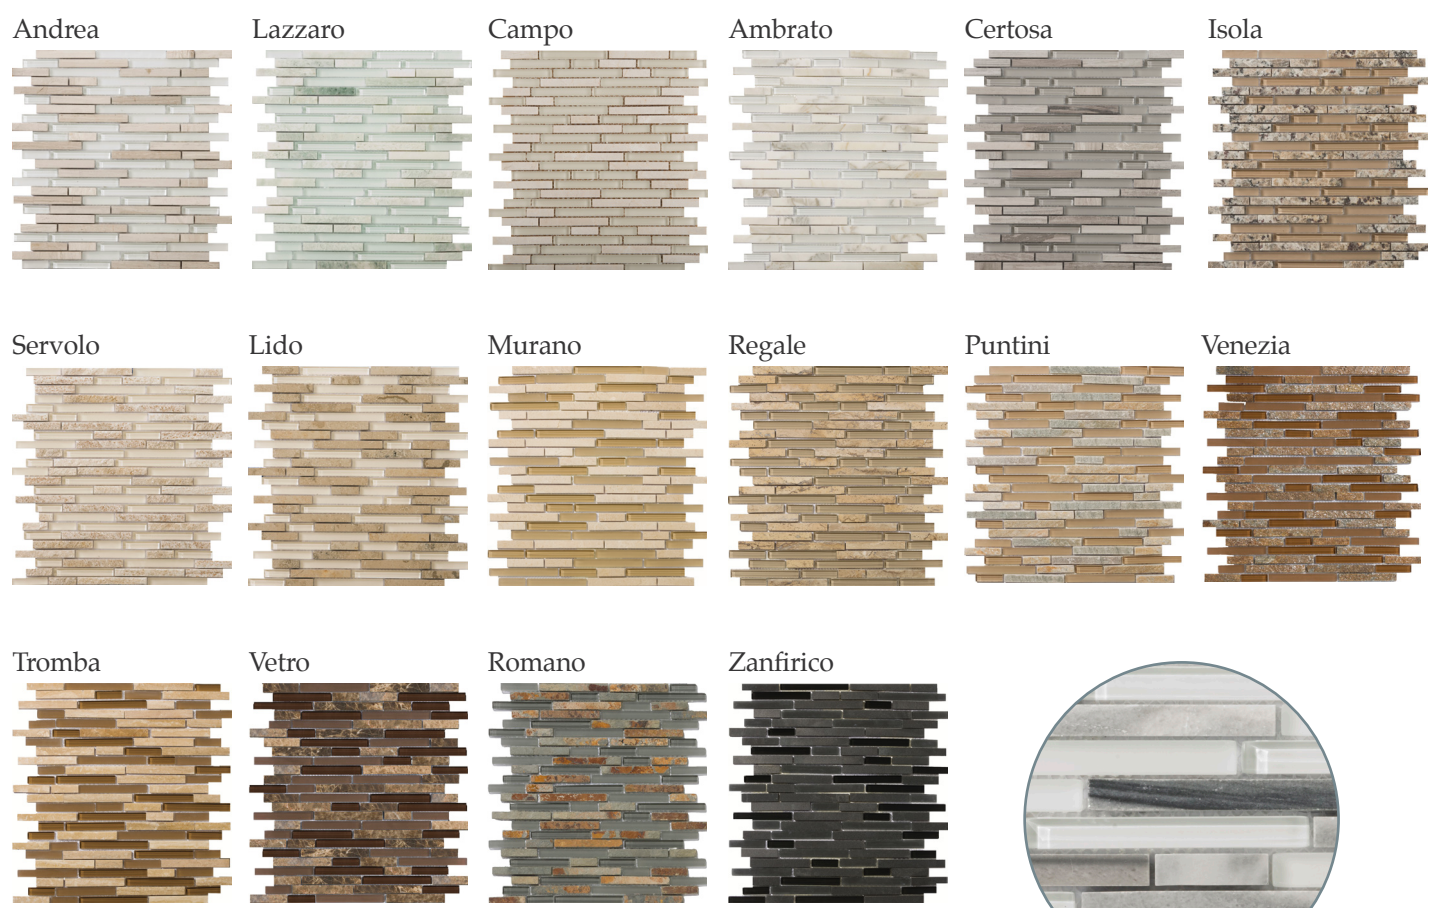

Isola

Servolo

Lido

Murano

Regale

Puntini

Venezia

Tromba

Vetro

Romano

Zanfirico

+
Lucente
Grazia
Mosaic Blend

LINEAR STONE BLENDS ON 13" x 13" MESH

*LINEAR MOSAICS CAN BE CUT INTO THREE 4" x 13" BORDERS.

PATTERN BLENDS ON 13"x 13" MESH

Certosa