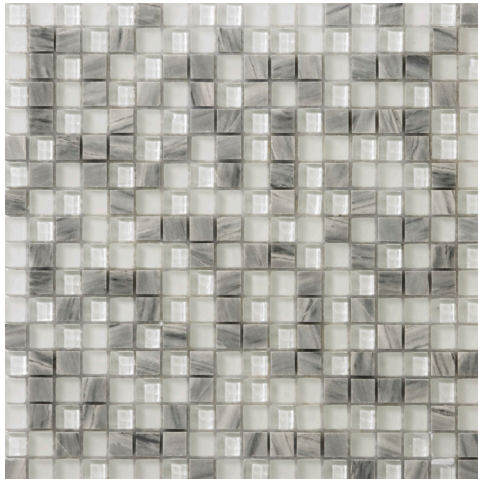

MOSAIC STONE BLENDS 5/8" x 5/8" ON 12" x 12" MESH

Grazia