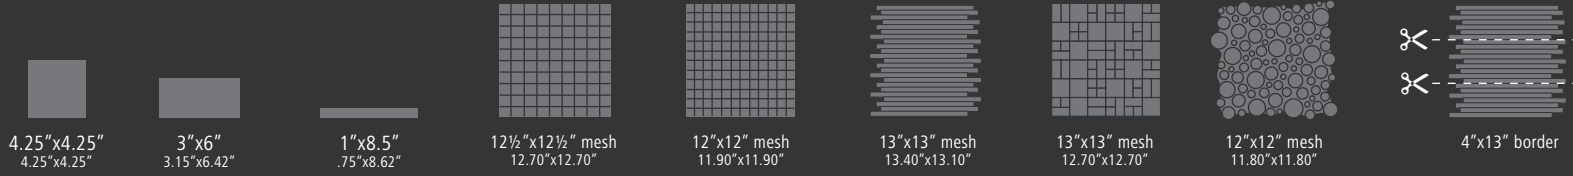

Vetro

Romano

Zanfirico

+
Lucente
Grazia
Mosaic Blend

LINEAR STONE BLENDS ON 13" x 13" MESH

*LINEAR MOSAICS CAN BE CUT INTO THREE 4" x 13" BORDERS.

PATTERN BLENDS ON 13"x 13" MESH

Certosa