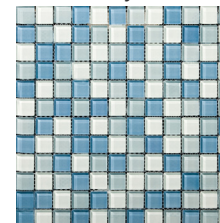

Olive

Pewter

Mulberry

Noir

Morning Fog

LINEAR MOSAICS (GLOSS/MATTE FINISH COMBO) ON 13" x 13" MESH

Blanc

Cascade

Honey

Amber

Mulberry

Lucente Azul Royale Mosaic

GLASS WALL TILE & MOSAIC

MOSAICS BLENDS 1" x 1" ON 12 1/2" x 12 1/2" MESH

Checker

Harvest Aglow

Crystalline Cascade

Ocean Crystal

Pewter Fog

Amber Honey

Mountain

Amber Mulberry

LINEAR MOSAIC BLENDS ON 13" x 13" MESH

Millefiore

Leggero

Aventurina

Emisfero

Pellestrina

Fazzoletto

Filigrana

Torcello

*LINEAR MOSAICS CAN BE CUT INTO THREE 4" x 13" BORDERS.