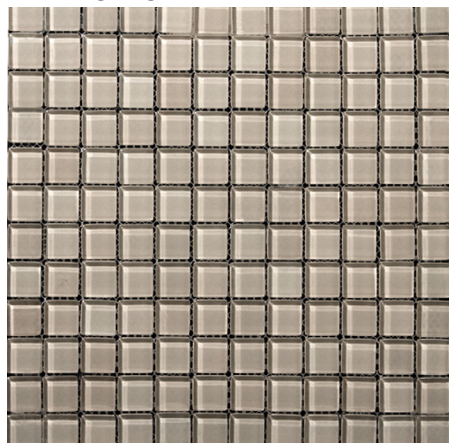

MOSAICS 1" x 1" ON 12 1/2" x 12 1/2" MESH

Morning Fog