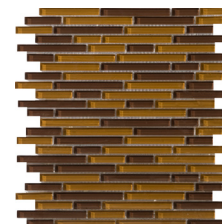

Leggero

Aventurina

Emisfero

Pellestrina

Fazzoletto

Filigrana

Torcello

*LINEAR MOSAICS CAN BE CUT INTO THREE 4" x 13" BORDERS.

MOSAIC STONE BLENDS 5/8" x 5/8" ON 12" x 12" MESH

Grazia

Rialto

Andrea

Lazzaro

Campo

Ambrato

Certosa