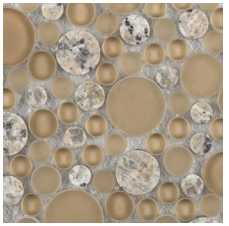

MOSAIC CIRCLE BLENDS ON 13" x 13" MESH

Isola