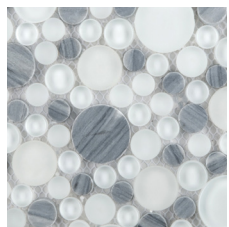

MOSAIC CIRCLE BLENDS ON 13" x 13" MESH

Grazia