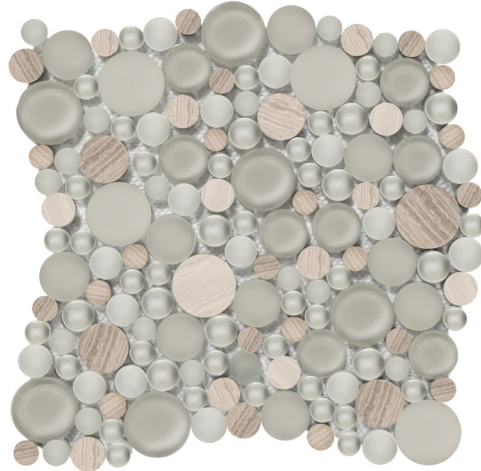

Zanfirico

+ Lucente Lazzaro Pattern Blend

*PATTERN MOSAIC BLENDS CAN BE CUT INTO THREE 4"x13" BORDERS OR SIX 2"x13" BORDERS.

MOSAIC CIRCLE BLENDS ON 13" x 13" MESH

Certosa

Vetro

Andrea

Lazzaro