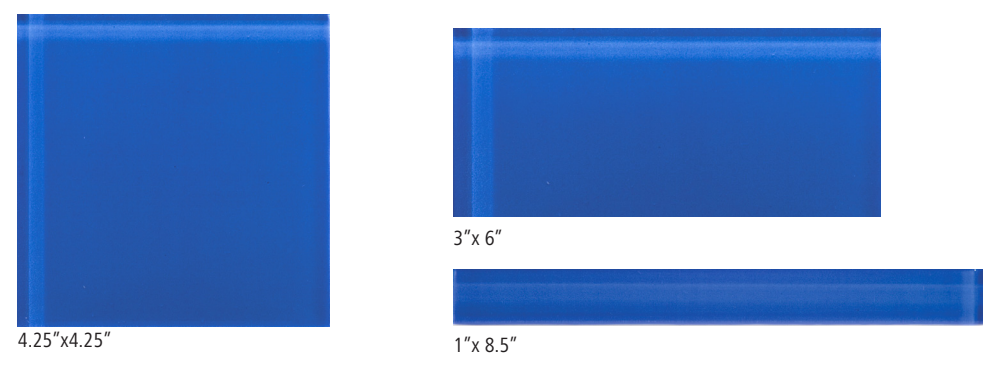

GLASS WALL TILE & MOSAIC

Color shade variation

Grout joint recommendation. 1/8"

Azul Royale Gloss

Ruby Gloss

ALL SIZES ALSO AVAILABLE IN 1"x1" MOSAICS AND IN THE FOLLOWING GLOSS COLORS

MOSAICS 1" x 1" ON 12 1/2" x 12 1/2" MESH