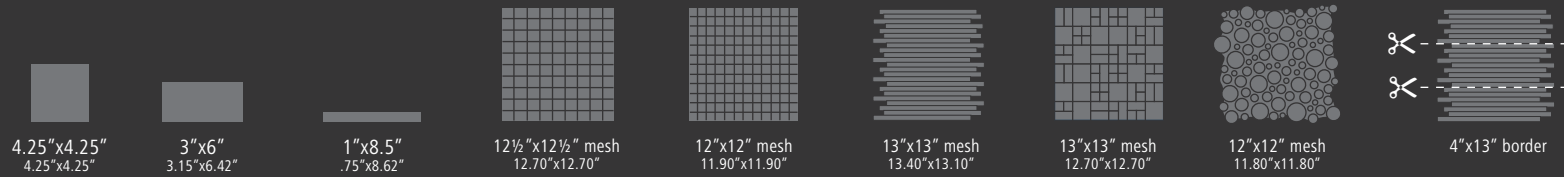

Honey

Amber

Mulberry

Lucente Azul Royale Mosaic

GLASS WALL TILE & MOSAIC

MOSAICS BLENDS 1" x 1" ON 12 1/2" x 12 1/2" MESH

Checker

Harvest Aglow