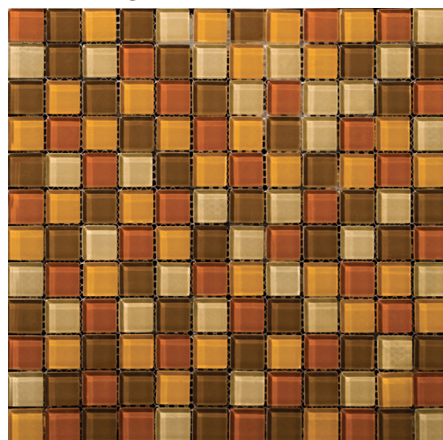

Honey

Amber

Mulberry

Lucente Azul Royale Mosaic

GLASS WALL TILE & MOSAIC

MOSAICS BLENDS 1" x 1" ON 12 1/2" x 12 1/2" MESH

Checker

Harvest Aglow