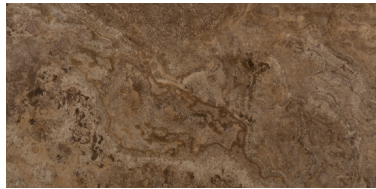

GRANADA™

4 Colors

3 Sizes

3/8" Thickness

Granada™ Copper 13"x13" • Grid pattern

Bone

Terra

Copper

Silver

With its sophisticated graphic imaging and surface, Granada™ makes a spectacular fashion statement. Granada™ uses **HD Technology** for a natural look and effect. It comes in four attractive colors and 3 sizes.

12"x24"
11.80"x23.60"

18"x18"
17.70"x17.70"

13"x13"
13"x13"

GLAZED PORCELAIN

Bone

12"x24"

18"x18"

13"x13"

Terra

12"x24"

18"x18"

13"x13"

Copper

12"x24"

18"x18"

13"x13"