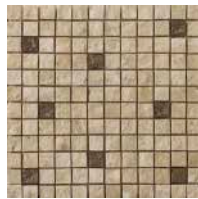

### MOSAIC

Mosaic Blend  
2"x2" on 13"x13" mesh

### EMSER COORDINATES

Split Face Alloy Beige  
1"x1" on 12"x12" mesh

Split Face Compound Beige  
1"x1" on 12"x12" mesh

Split Face Element Beige  
1"x1" on 12"x12" mesh

Split Face 3 Color Blend  
1"x1" on 12"x12" mesh