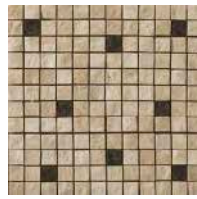

### MOSAIC

Mosaic Blend  
2"x2" on 13"x13" mesh

### EMSER COORDINATES

Split Face Alloy Beige  
1"x1" on 12"x12" mesh

Split Face Compound Beige  
1"x1" on 12"x12" mesh

Split Face Element Beige  
1"x1" on 12"x12" mesh

Split Face 3 Color Blend  
1"x1" on 12"x12" mesh