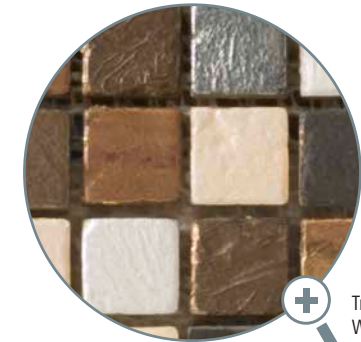

### Reward

5/8"x5/8" on 12"x12" mesh

### Wealth

5/8"x5/8" on 12"x12" mesh

+ Treasure  
Wealth Mosaic  
Blend