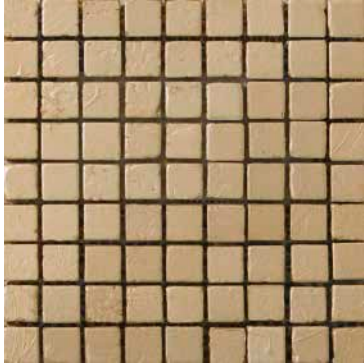

METAL COATED TRAVERTINE
MOSAIC

MOSAICS

Chest

5/8"x5/8" on 12"x12" mesh