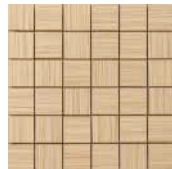

### DECOS

Floor Listello Light 4"x12"

Floor Listello Corner  
Light 4"x4"

Floor Listello Dark 4"x12"

Floor Listello Corner  
Dark 4"x4"

### MOSAICS

Pearl Mosaic 2"x2" on  
12"x12" mesh

Oyster Mosaic 2"x2" on  
12"x12" mesh

Biscuit Mosaic 2"x2" on  
12"x12" mesh

Olive Mosaic 2"x2" on  
12"x12" mesh

Chestnut Mosaic 2"x2" on  
12"x12" mesh

Twilight Mosaic 2"x2" on  
12"x12" mesh