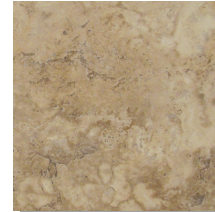

Lucerne™, a captivating travertine recreation in glazed porcelain, features four warm, earthy colors. An exceptional value, this series is available in sizes 13x13 and 20x20.

Alpi 20"x20"

Alpi 13"x13"

Pilatus 20"x20"