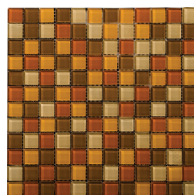

Lucerne™, a captivating travertine recreation in glazed porcelain, features four warm, earthy colors. An exceptional value, this series is available in sizes 13x13 and 20x20.

Alpi 20"x20"

Alpi 13"x13"

Pilatus 20"x20"

Pilatus 13"x13"

Rigi 20"x20"

Rigi 13"x13"

Stanserhorn 20"x20"

Stanserhorn 13"x13"

DECORS

Floor Listello 4"x13"

Floor Listello Corner 4"x4"

COORDINATING DECORATIVE ACCENT IDEAS

Lucente Mountain Blend
1"x1" on 12 3/4 x 12 3/4" mesh

Lucente Harvest Aglow
1"x1" on 12 3/4 x 12 3/4" mesh

Lucente Linear Mosaic Pattern Blend Fiigrana
on 12 1/2"x12 1/2" mesh