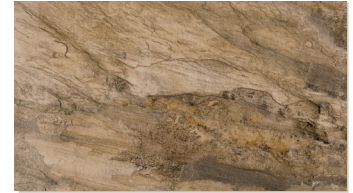

Mountain 12"x 24"