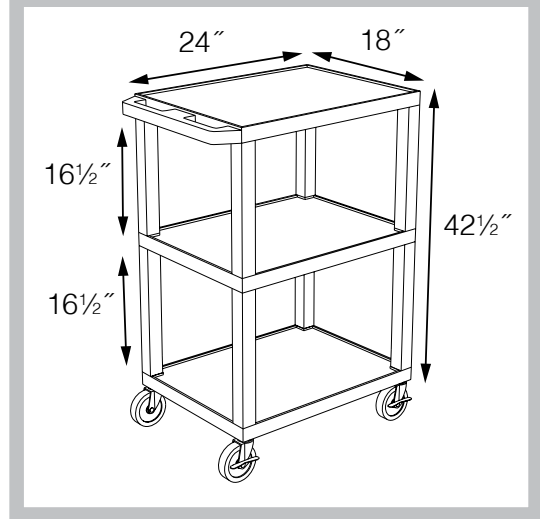

Nickel

42" Tuffy Presentation Stations

Front & Side pull-out shelves ideal for laptop, keyboards and projectors. Lockable WTD drawers great for storage and added security.

19 5/8" W x 13 5/8" D

Measurements: