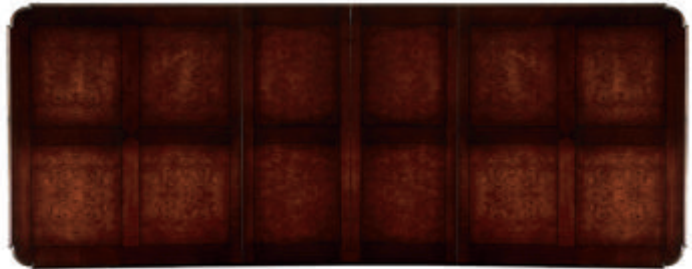

Tuscan Paint finish
(details p. 33)

Aged, hand-painted detailing speaks of centuries-old handcraftsmanship.

Delicate gold striping accents the rich toffee brown finish.

Fondamenta pedestal table, top view