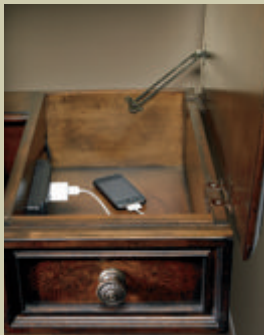

946-13-71
Panchina Bed End Bench
 Terra finish
 Echo Kingsroad leather
 (details p. 35)

The Master Media Chest has a flip top desk panel which conceals a convenient recharging station for all your electronics.