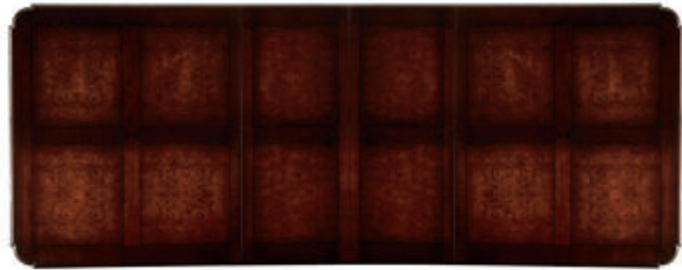

- 36 FONDAMENTA PEDESTAL TABLE
 with two 20" leaves

90 3/8 W

- 38 ESAGONALE DINING TABLE
 with one 24" leaf

66 3/8 W

- 38 ESAGONALE DINING TABLE

- 38 ESAGONALE DINING TABLE

Consists of:

- 138 HEXAGONAL TABLE TOP
- 238 PEDESTAL BASE