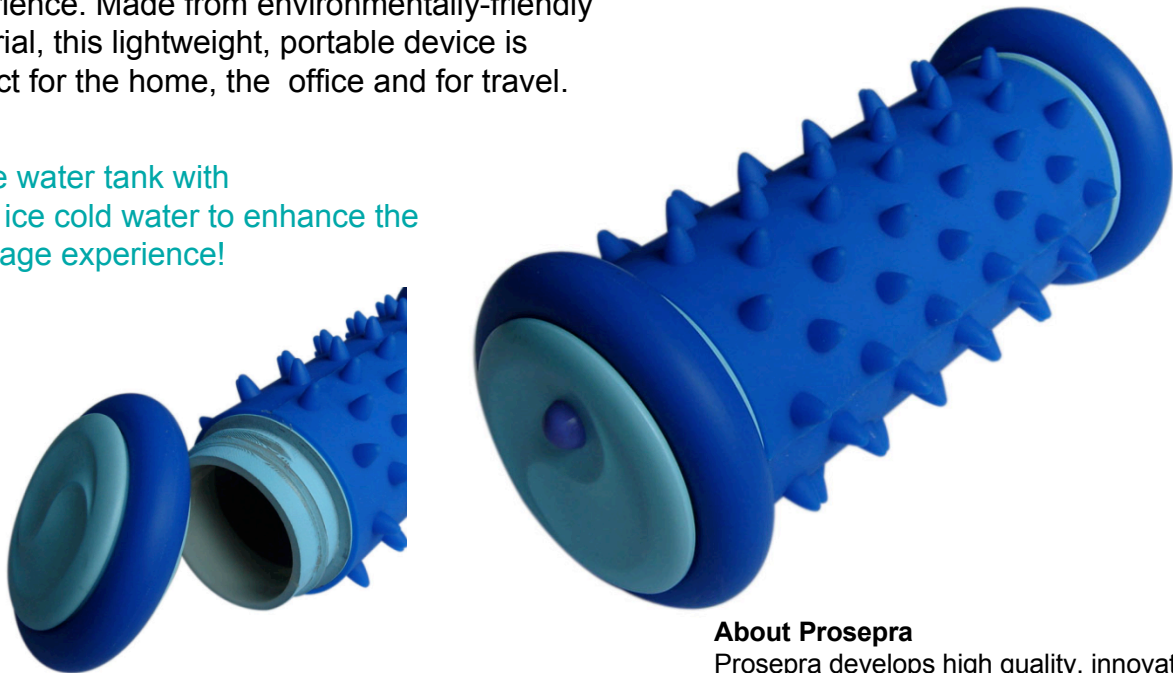

Prosepra Inc.
5776 Stoneridge Mall Rd,
Suite 215
Pleasanton, CA 94588
(925) 225 0888
www.prosepra.com

prosepra
Can you feel it?™

PL019 iRoller Portable Massager

Instantly roll fatigue away after a long day with Prosepra's iRoller Portable Massager! Place it on your back, your abs, thighs, calves, or feet, and move it in a back and forth motion for a satisfying vibration massage. The soft silicone reflexology points promote blood circulation, especially helpful for diabetics and others with circulation issues. Select from two levels of intensity for maximum comfort. Prosepra's iRoller massager also has a water tank – fill with hot or ice cold water to enhance the massage experience. Made from environmentally-friendly material, this lightweight, portable device is perfect for the home, the office and for travel.

Product Specifications

- Motor driven reflexology
- Motor speed 6000 rpm
- High and low intensity
- Environmentally -friendly material
- Three Colors: Red, Blue and Green
- Uses two AA batteries
- Measures 7"x3"x3"
- Weight: 0.7 lb
- UPC 185277000417

Fill the water tank with hot or ice cold water to enhance the massage experience!

About Prosepra

Prosepra develops high quality, innovative, affordable massage products—from massage chairs to handheld massagers—for active people. Prosepra products are available through leading department stores, consumer electronics stores, and major online retailers. Learn more about Prosepra at www.prosepra.com