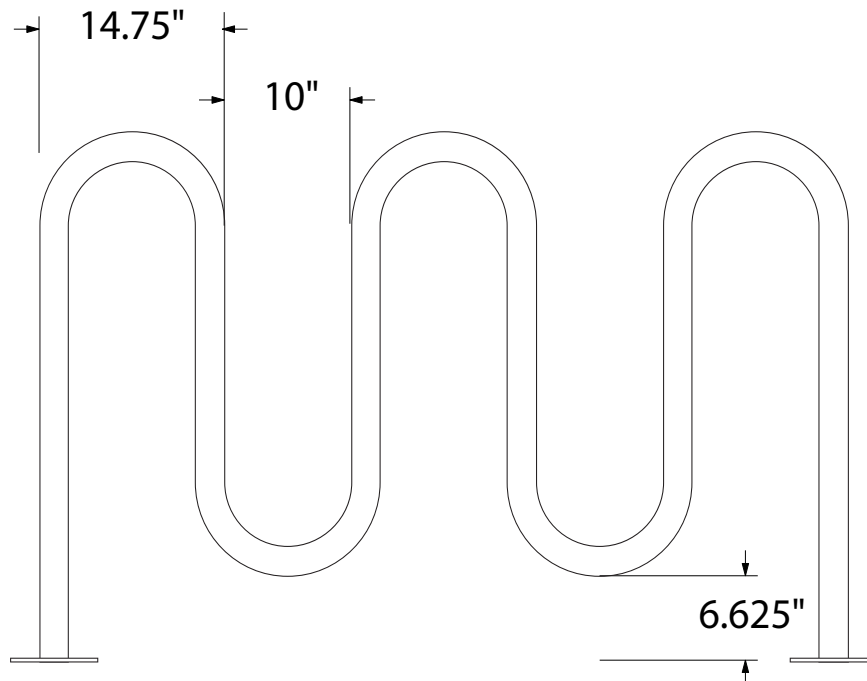

Action Play Systems, LLC
4735 Dwight Evans Rd.
Charlotte, NC 28217
704-529-6507
www.actionplaysystems.com

SPEC SHEET: APS-BK7GSM

68 ³/₈" GALVANIZED RACK 2 ³/₈" DIA. surface mount - 7 bikes

Wt. 101 lbs

photo

top view

front view

side view

product finish

Construction:
• 2 3/8" dia. schedule 40
galvanized steel tubing

mounting types

SM = Surface Mount:
concrete anchors
through discs welded
to legs

IG= In-Ground:
extra long tubes

SURFACE MOUNT