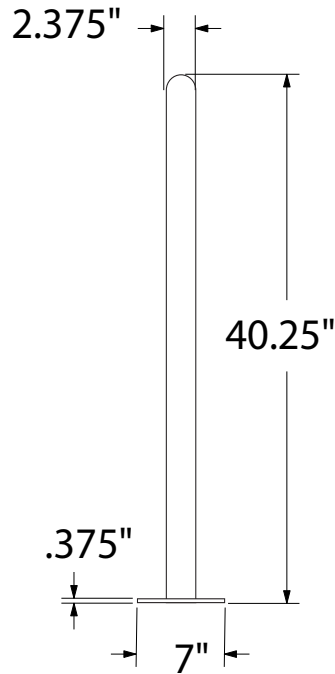

Action Play Systems, LLC
4735 Dwight Evans Rd.
Charlotte, NC 28217
704-529-6507
www.actionplaysystems.com

SPEC SHEET: APS-BK7GSM

68 ³/₈" GALVANIZED RACK 2 ³/₈" DIA. surface mount - 7 bikes

Wt. 101 lbs

photo

top view

front view

side view

product finish

Construction:
• 2 3/8" dia. schedule 40
galvanized steel tubing

mounting types

SM = Surface Mount:
concrete anchors
through discs welded
to legs

IG= In-Ground:
extra long tubes

SURFACE MOUNT