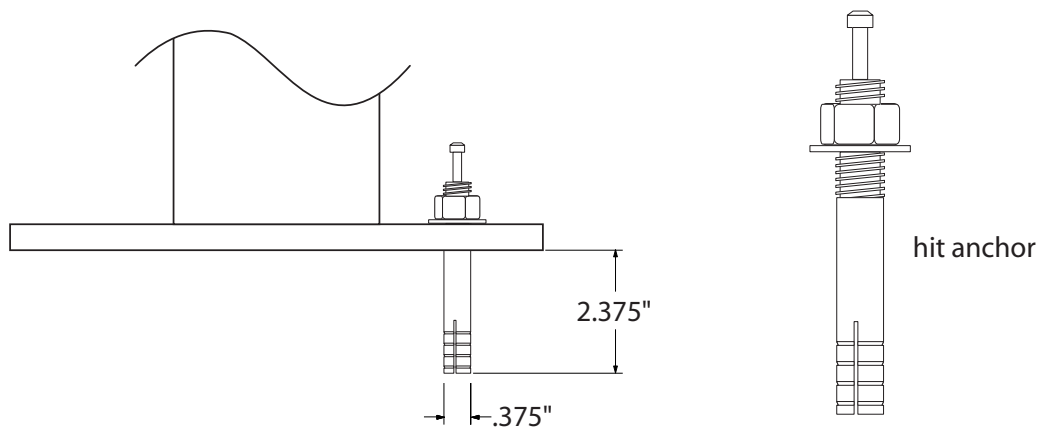

top view

front view

side view

product finish

Construction:
• 2 3/8" dia. schedule 40
galvanized steel tubing

mounting types

SM = Surface Mount:
concrete anchors
through discs welded
to legs

IG= In-Ground:
extra long tubes