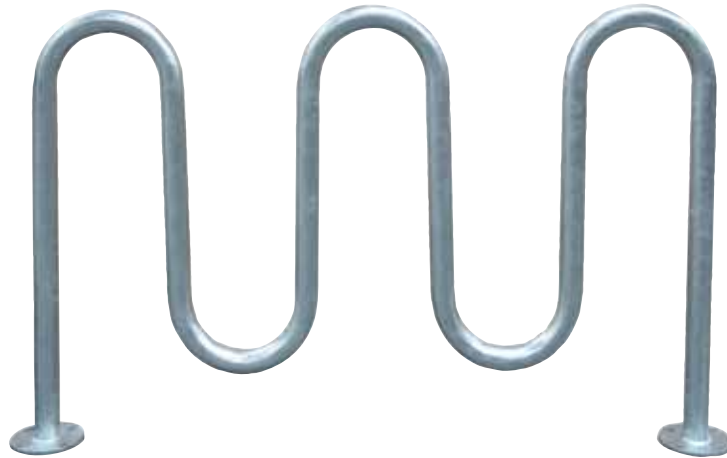

Action Play Systems, LLC
4735 Dwight Evans Rd.
Charlotte, NC 28217
704-529-6507
www.actionplaysystems.com

SPEC SHEET: APS-BK7GSM

68 ³/₈" GALVANIZED RACK 2 ³/₈" DIA. surface mount - 7 bikes

Wt. 101 lbs

photo

top view

front view

side view

product finish

Construction:
• 2 3/8" dia. schedule 40
galvanized steel tubing

mounting types

SM = Surface Mount:
concrete anchors
through discs welded
to legs

IG= In-Ground:
extra long tubes

SURFACE MOUNT