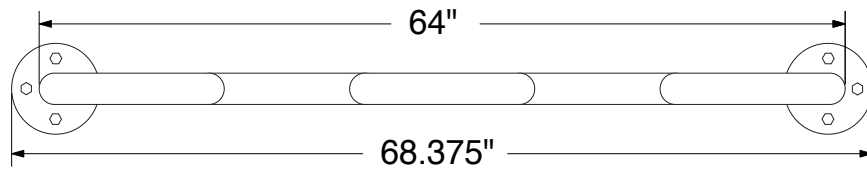

Action Play Systems, LLC
4735 Dwight Evans Rd.
Charlotte, NC 28217
704-529-6507
www.actionplaysystems.com

SPEC SHEET: APS-BK7GSM

68 ³/₈" GALVANIZED RACK 2 ³/₈" DIA. surface mount - 7 bikes

Wt. 101 lbs

photo

top view

front view

side view

product finish

Construction:
• 2 3/8" dia. schedule 40
galvanized steel tubing

mounting types

SM = Surface Mount:
concrete anchors
through discs welded
to legs

IG= In-Ground:
extra long tubes

SURFACE MOUNT