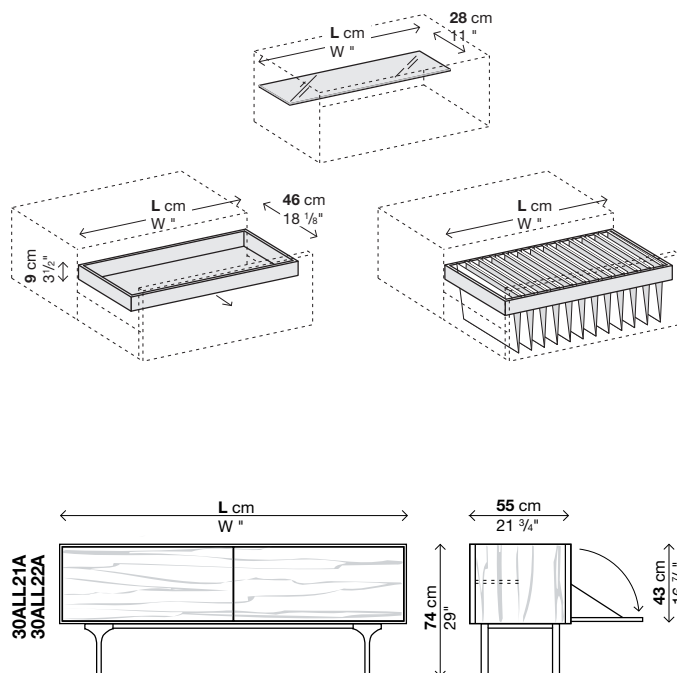

All wood

Designed by Bartoli Studio

System of storage units with flap doors or drawers that is marked by its refined simplicity. The structure underscores the profiles through visible extrusions in anodized aluminium.

Finish of structure/doors:

Wengé stained Oak

Grey Oak

Finish of profiles:

Anodised aluminium

Finish of feet:

Brushed aluminium

Without feet with 2 big drawers (H.46cm)

Code	Length (cm.)	Finish of profiles	Structure/doors	Vol.
30ALL21C	180	aluminium	wengé stained grey oak	0.52
30ALL22C	220	aluminium	wengé stained grey oak	0.63

Nr. packages 1

With feet with 2 flap doors (H.74cm)

Code	Length (cm.)	Finish of profiles	Structure/doors	Vol.
30ALL21A	180	aluminium	wengé stained grey oak	0.52
30ALL22A	220	aluminium	wengé stained grey oak	0.63

Nr. packages 1

Without feet with 2 flap doors + 2 big drawers (H.87cm)

Code	Length (cm.)	Finish of profiles	Structure/doors	Vol.
30ALL21AC	180	aluminium	wengé stained grey oak	0.98
30ALL22AC	220	aluminium	wengé stained grey oak	1.19

Nr. packages 1

Inside accessories

Code	Optionals	Length (cm.)
33RIP01	glass shelf 6 mm thick	86
33RIP02		106
33CAS01	inside drawer	86
33CAS02		106
33CLA01	filing cabinet A4-B4	86
33CLA02		106