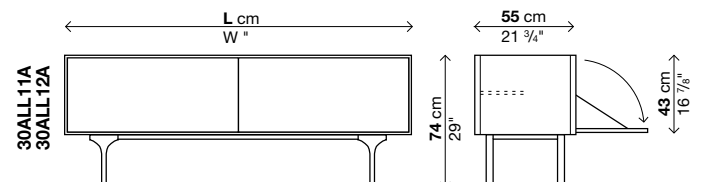

Anodized aluminium or in colour that matches the structure

Finish of feet:

Brushed aluminium

! Important: matt or gloss black lacquer may show slight imperfections due to the nature of the colour. These imperfections, however, are always in compliance with the accepted standards of quality.

Without feet with 2 big drawers (H.46cm)

Code	Length (cm.)	Finish of profiles	Structure/doors	Vol.
30ALL11C	180	aluminium	matt lacquer	0.52
			gloss lacquer	
		matching colours	matt lacquer	
			gloss lacquer	
30ALL12C	220	aluminium	matt lacquer	0.63
			gloss lacquer	
		matching colours	matt lacquer	
			gloss lacquer	

Nr. packages 1

With feet with 2 flap doors (H.74cm)

Code	Length (cm.)	Finish of profiles	Structure/doors	Vol.
30ALL11A	180	aluminium	matt lacquer	0.52
			gloss lacquer	
		matching colours	matt lacquer	
			gloss lacquer	
30ALL12A	220	aluminium	matt lacquer	0.63
			gloss lacquer	
		matching colours	matt lacquer	
			gloss lacquer	

Nr. packages 1

Without feet with 2 flap doors + 2 big drawers (H.87cm)

Code	Length (cm.)	Finish of profiles	Structure/doors	Vol.
30ALL11AC	180	aluminium	matt lacquer	0.98
			gloss lacquer	
		matching colours	matt lacquer	
			gloss lacquer	
30ALL12AC	220	aluminium	matt lacquer	1.19
			gloss lacquer	
		matching colours	matt lacquer	
			gloss lacquer	

Nr. packages 1

Inside accessories

Code	Optionals	Length (cm.)
33RIP01	glass shelf 6 mm thick	86
33RIP02		106
33CAS01	inside drawer	86
33CAS02		106
33CLA01	filing cabinet A4-B4	86
33CLA02		106