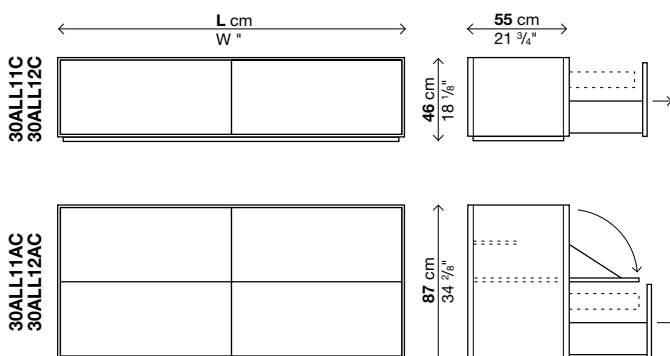

Nr. packages 1

Without feet with 2 flap doors + 2 big drawers (H.87cm)

Code	Length (cm.)	Finish of profiles	Structure/doors	Vol.
30ALL11AC	180	aluminium	matt lacquer	0.98
			gloss lacquer	
		matching colours	matt lacquer	
			gloss lacquer	
30ALL12AC	220	aluminium	matt lacquer	1.19
			gloss lacquer	
		matching colours	matt lacquer	
			gloss lacquer	

Nr. packages 1

Inside accessories

Code	Optionals	Length (cm.)
33RIP01	glass shelf 6 mm thick	86
33RIP02		106
33CAS01	inside drawer	86
33CAS02		106
33CLA01	filing cabinet A4-B4	86
33CLA02		106

All wood

Designed by Bartoli Studio