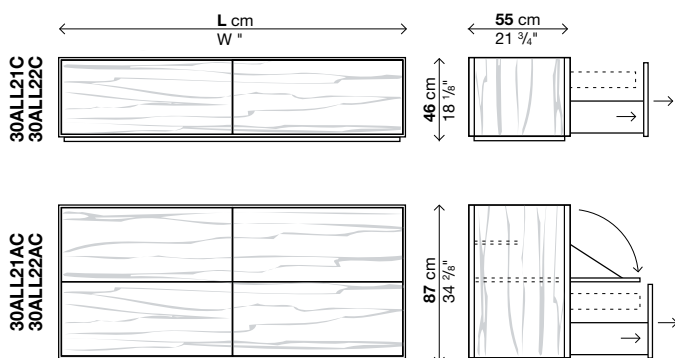

All wood

Designed by Bartoli Studio

System of storage units with flap doors or drawers that is marked by its refined simplicity. The structure underscores the profiles through visible extrusions in anodized aluminium.

Finish of structure/doors:

Wengé stained Oak

Grey Oak

Finish of profiles:

Anodised aluminium

Finish of feet:

Brushed aluminium

Without feet with 2 big drawers (H.46cm)

Code	Length (cm.)	Finish of profiles	Structure/doors	Vol.
30ALL21C	180	aluminium	wengé stained grey oak	0.52
30ALL22C	220	aluminium	wengé stained grey oak	0.63

Nr. packages 1

With feet with 2 flap doors (H.74cm)

Code	Length (cm.)	Finish of profiles	Structure/doors	Vol.
30ALL21A	180	aluminium	wengé stained grey oak	0.52
30ALL22A	220	aluminium	wengé stained grey oak	0.63

Nr. packages 1

Without feet with 2 flap doors + 2 big drawers (H.87cm)

Code	Length (cm.)	Finish of profiles	Structure/doors	Vol.
30ALL21AC	180	aluminium	wengé stained grey oak	0.98
30ALL22AC	220	aluminium	wengé stained grey oak	1.19

Nr. packages 1

Inside accessories

Code	Optionals	Length (cm.)
33RIP01	glass shelf 6 mm thick	86
33RIP02		106
33CAS01	inside drawer	86
33CAS02		106
33CLA01	filing cabinet A4-B4	86
33CLA02		106