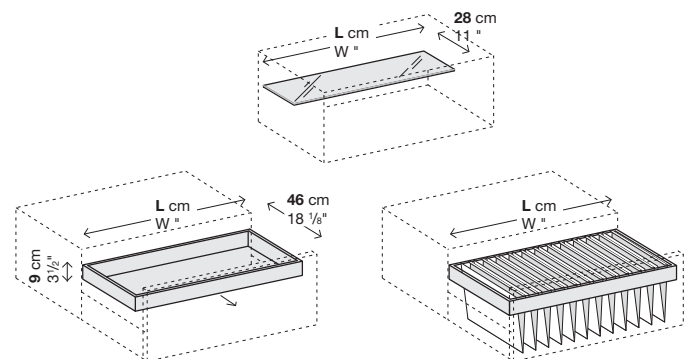

Nr. packages 1

Without feet with 2 flap doors + 2 big drawers (H.87cm)

Code	Length (cm.)	Finish of profiles	Structure/doors	Vol.
30ALL11AC	180	aluminium	matt lacquer	0.98
			gloss lacquer	
		matching colours	matt lacquer	
			gloss lacquer	
30ALL12AC	220	aluminium	matt lacquer	1.19
			gloss lacquer	
		matching colours	matt lacquer	
			gloss lacquer	

Nr. packages 1

Inside accessories

Code	Optionals	Length (cm.)
33RIP01	glass shelf 6 mm thick	86
33RIP02		106
33CAS01	inside drawer	86
33CAS02		106
33CLA01	filing cabinet A4-B4	86
33CLA02		106

All wood

Designed by Bartoli Studio