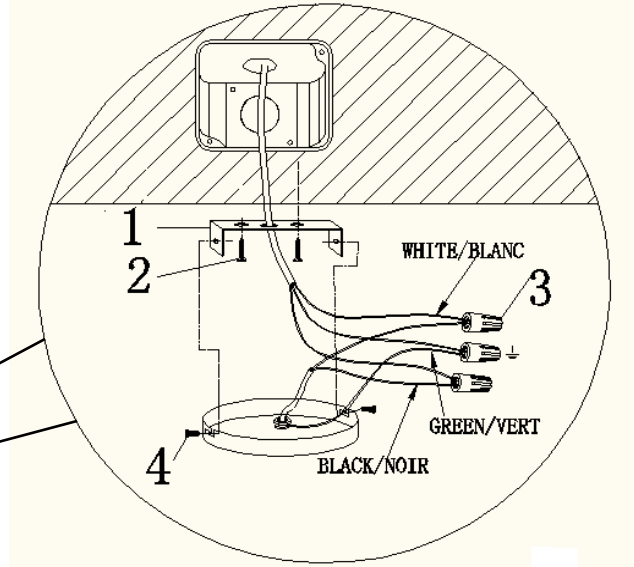

# MODEL 8915P

**BULB/AMPOULE**

MAX 3 x 60W A

(not included / non incluse )