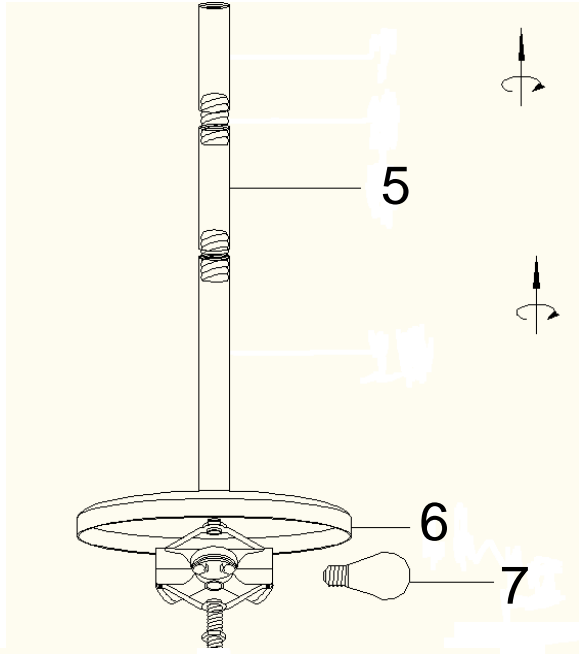

# MODEL 8915P

**BULB/AMPOULE**

MAX 3 x 60W A

(not included / non incluse )