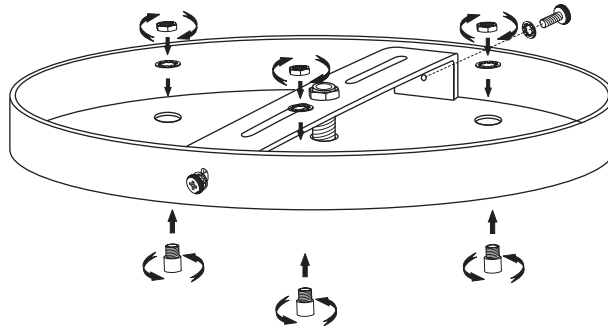

DHC593-12R-PC

1

2

BULB/AMPOULE:
Max 9x 20W G4/12 Volt 
(not included/non include)