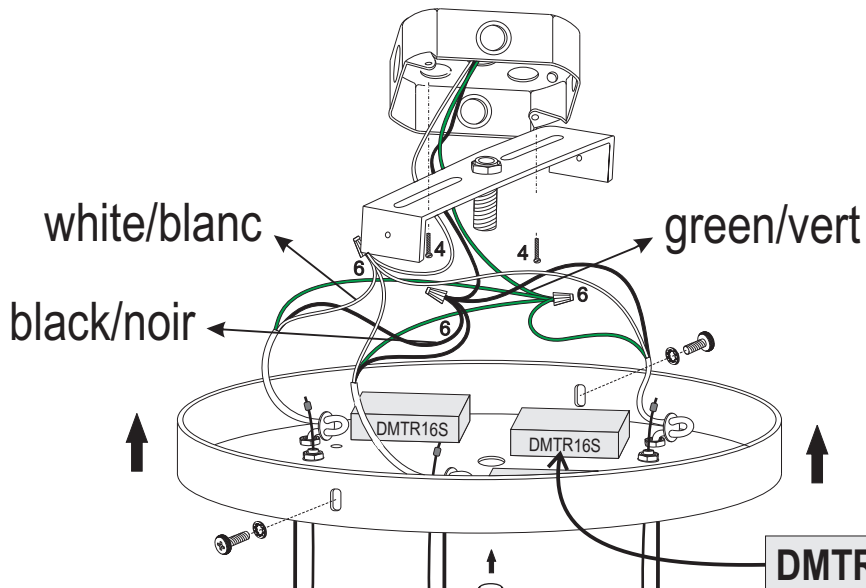

DHC593-12R-PC

1

2

BULB/AMPOULE:
Max 9x 20W G4/12 Volt 
(not included/non include)