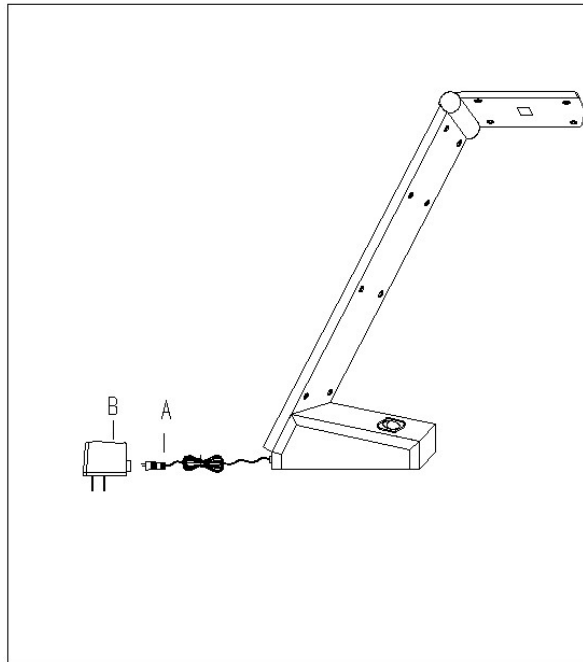

1. Plug the cord "A" into adapter "B"

1. Mettre la corde "A" dans le "B" d'adaptateur

BULB / AMPOULE
MAX. 3W LED
(included / incluse)

IMPORTANT SAFETY INSTRUCTIONS

Never use with an extension cord unless the plug can be fully inserted.