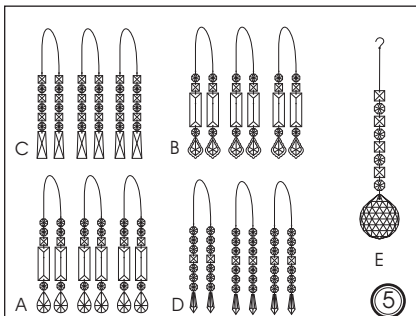

85312

BULB/AMPOULE
3 x MAX. 40W E12
(not included/non include)