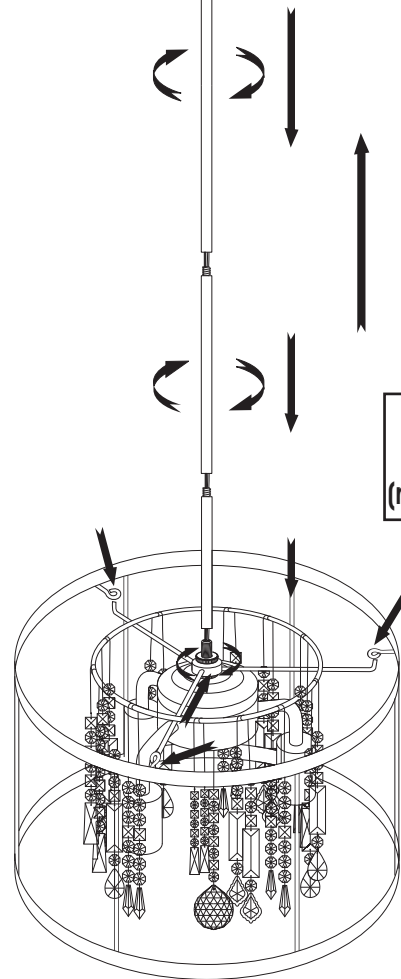

85312

BULB/AMPOULE
3 x MAX. 40W E12
(not included/non include)