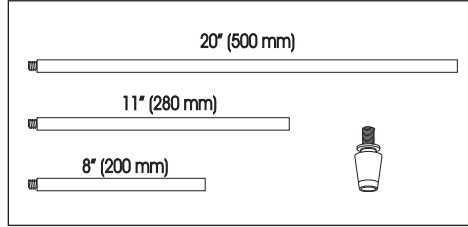

85312

BULB/AMPOULE
3 x MAX. 40W E12
(not included/non include)