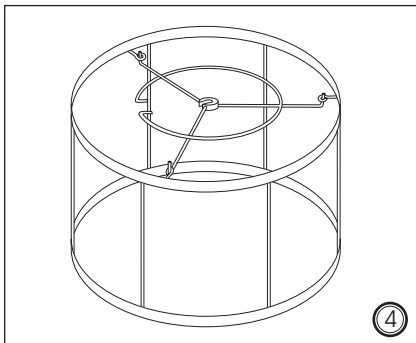

85312

BULB/AMPOULE
3 x MAX. 40W E12
(not included/non include)