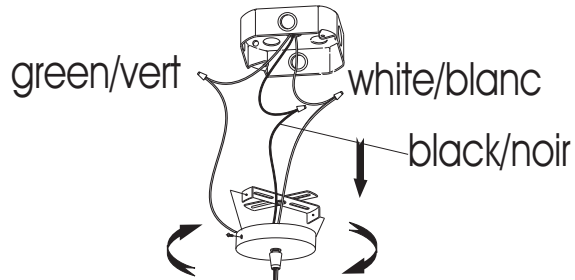

85312

BULB/AMPOULE
3 x MAX. 40W E12
(not included/non include)