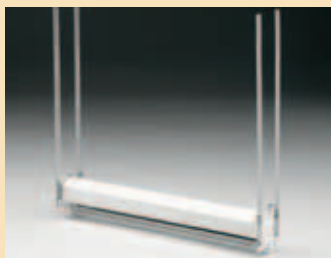

WALL SCREEN ACCESSORIES

Floating Mounting Bracket

- Optional Floating Mounting Bracket allows Model C and Model C with CSR screens to be mounted onto wall or ceiling studs and aligned left or right.

Ceiling Trim Kit for Model C and Model C with CSR

- 8' wide and under
- Over 8' wide up to 10' wide
- Over 10' wide up to 12' wide

Wall Mount Brackets

Use for convenient mounting to extend screen from wall to avoid obstacles such as chalkboards. Available in white or black.

- Model No. 6 extends screen from wall 6". Non-adjustable.

- Model No.11 extends screen from wall 10" or 14". Non-adjustable.

- Model No.23 adjusts for 14 1/2"-24".

T-Bar Clips

- Use for attaching screens easily and without tools to dropped ceiling type "T" rails. Available in black or white.

Pull Rod

- Reach pull bail on screens mounted out of reach with this handy accessory. 38" long.

Tilt Lock

- Eliminates keystone when screen is tied back to removable hook which is magnetically attached to metal mounting plate with adhesive back.