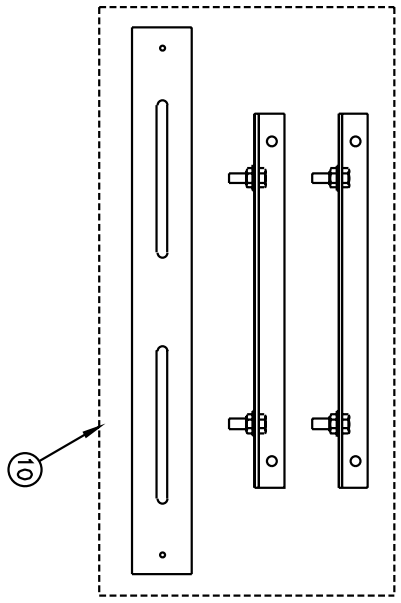

DA-LIFT VIDEO PROJECTOR LIFT

SECTION A-A 3x1

SECTION B-B 3x1

SECTION C-C 2x1

DA-LIFT VIDEO PROJECTOR LIFT

Dia-gram No.	Da-Lite Part No.	Description	Quantity Required	List Price Each
1	78103	Microswitch assy., 120v	1	\$46.20
	30562	Microswitch assy., 240v for Euro Da-Lift	1	46.20
2	78102	Cover, junction box plain	1	2.60
3	46430	Junction box	2	7.20
4	54520	Connector, cable 3/8"	2	1.30
5	50450	Receptacle, duplex-black for 120v	1	18.20
	30574	Receptacle, duplex-ivory for 240v (not shown)	1	18.20
6	78101	Cover, duplex-receptacle	1	2.40
7	83704	Connector, EMT 1/2"	2	0.72
8	93947	Motor, 120v for Da-Lift 10M and 15M	1	596.00
	82736	Motor, 120v for Da-Lift 15 (after April, 1998), Da-Lift 19 and 19L	1	946.00
	32579	Motor, 240v Da-Lift 10M and 15M	1	596.00
	82738	Motor, 240v Da-Lift 15, 19 and 19L	1	946.00
9	78096	Motor bracket for Da-Lift 15, 19 and 19L	1	13.80
10	92372	Angles and bar for Da-Lift 10M and 15M	1	152.00
	78174	Angles and bar for Da-Lift 15	2	154.00
	78175	Angles and bar for Da-Lift 19	2	158.00
	78176	Angles and bar for Da-Lift 19L	2	160.00
11	Frame and motor assemblies include #8, 9 and 10			
	92379	Frame and motor assy. for Da-Lift 15M	1	762.00
	78171	Frame and motor assy. for Da-Lift 15 (after April, 1998)	1	1,690.00
	78172	Frame and motor assy. for Da-Lift 19	1	1,700.00
	78173	Frame and motor assy. for Da-Lift 19L	1	1,710.00
12	80575	Wall switch, 120v white (not shown)	1	70.00
	40961	Wall switch, 120v ivory (not shown)	1	70.00
	80575E	Wall switch, 240v white rotary (not shown)	1	70.00
	38463E	Wall switch, 240v white rocker (not shown)	1	70.00