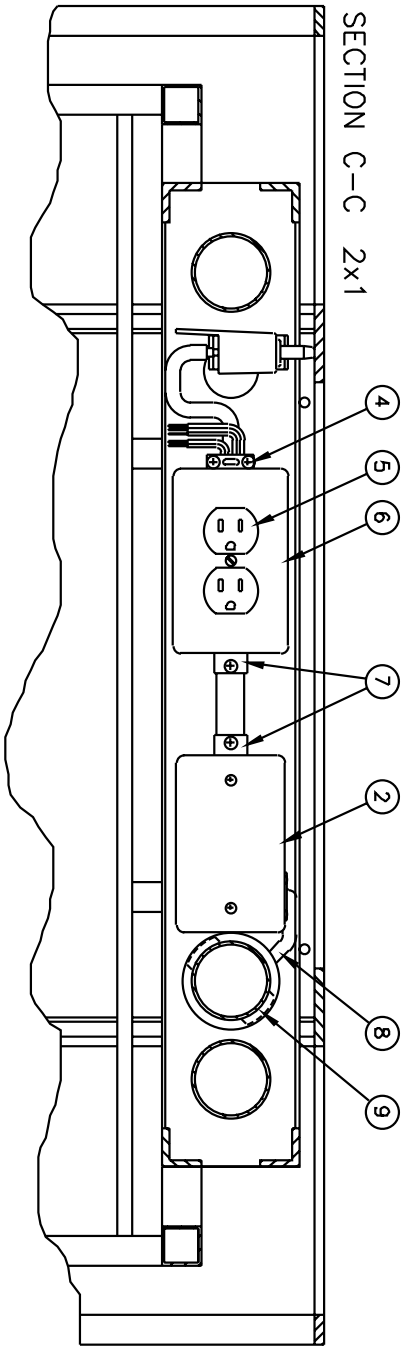

DA-LIFT VIDEO PROJECTOR LIFT

SECTION A-A 3x1

SECTION B-B 3x1

SECTION C-C 2x1

DA-LIFT VIDEO PROJECTOR LIFT

Dia-gram No.	Da-Lite Part No.	Description	Quantity Required	List Price Each
1	78103	Microswitch assy., 120v	1	\$46.20
	30562	Microswitch assy., 240v for Euro Da-Lift	1	46.20
2	78102	Cover, junction box plain	1	2.60
3	46430	Junction box	2	7.20
4	54520	Connector, cable 3/8"	2	1.30
5	50450	Receptacle, duplex-black for 120v	1	18.20
	30574	Receptacle, duplex-ivory for 240v (not shown)	1	18.20
6	78101	Cover, duplex-receptacle	1	2.40
7	83704	Connector, EMT 1/2"	2	0.72
8	93947	Motor, 120v for Da-Lift 10M and 15M	1	596.00
	82736	Motor, 120v for Da-Lift 15 (after April, 1998), Da-Lift 19 and 19L	1	946.00
	32579	Motor, 240v Da-Lift 10M and 15M	1	596.00
	82738	Motor, 240v Da-Lift 15, 19 and 19L	1	946.00
9	78096	Motor bracket for Da-Lift 15, 19 and 19L	1	13.80
10	92372	Angles and bar for Da-Lift 10M and 15M	1	152.00
	78174	Angles and bar for Da-Lift 15	2	154.00
	78175	Angles and bar for Da-Lift 19	2	158.00
	78176	Angles and bar for Da-Lift 19L	2	160.00
11	Frame and motor assemblies include #8, 9 and 10			
	92379	Frame and motor assy. for Da-Lift 15M	1	762.00
	78171	Frame and motor assy. for Da-Lift 15 (after April, 1998)	1	1,690.00
	78172	Frame and motor assy. for Da-Lift 19	1	1,700.00
	78173	Frame and motor assy. for Da-Lift 19L	1	1,710.00
12	80575	Wall switch, 120v white (not shown)	1	70.00
	40961	Wall switch, 120v ivory (not shown)	1	70.00
	80575E	Wall switch, 240v white rotary (not shown)	1	70.00
	38463E	Wall switch, 240v white rocker (not shown)	1	70.00