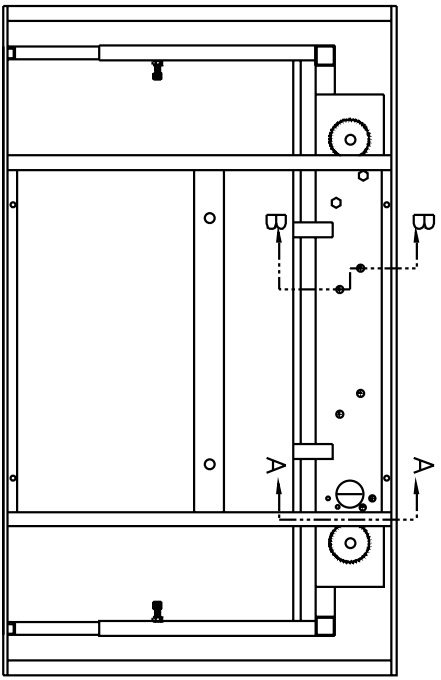

DA-LIFT VIDEO PROJECTOR LIFT

SECTION A-A 3x1

SECTION B-B 3x1

SECTION C-C 2x1

DA-LIFT VIDEO PROJECTOR LIFT

Dia-gram No.	Da-Lite Part No.	Description	Quantity Required	List Price Each
1	78103	Microswitch assy., 120v	1	\$46.20
	30562	Microswitch assy., 240v for Euro Da-Lift	1	46.20
2	78102	Cover, junction box plain	1	2.60
3	46430	Junction box	2	7.20
4	54520	Connector, cable 3/8"	2	1.30
5	50450	Receptacle, duplex-black for 120v	1	18.20
	30574	Receptacle, duplex-ivory for 240v (not shown)	1	18.20
6	78101	Cover, duplex-receptacle	1	2.40
7	83704	Connector, EMT 1/2"	2	0.72
8	93947	Motor, 120v for Da-Lift 10M and 15M	1	596.00
	82736	Motor, 120v for Da-Lift 15 (after April, 1998), Da-Lift 19 and 19L	1	946.00
	32579	Motor, 240v Da-Lift 10M and 15M	1	596.00
	82738	Motor, 240v Da-Lift 15, 19 and 19L	1	946.00
9	78096	Motor bracket for Da-Lift 15, 19 and 19L	1	13.80
10	92372	Angles and bar for Da-Lift 10M and 15M	1	152.00
	78174	Angles and bar for Da-Lift 15	2	154.00
	78175	Angles and bar for Da-Lift 19	2	158.00
	78176	Angles and bar for Da-Lift 19L	2	160.00
11	Frame and motor assemblies include #8, 9 and 10			
	92379	Frame and motor assy. for Da-Lift 15M	1	762.00
	78171	Frame and motor assy. for Da-Lift 15 (after April, 1998)	1	1,690.00
	78172	Frame and motor assy. for Da-Lift 19	1	1,700.00
	78173	Frame and motor assy. for Da-Lift 19L	1	1,710.00
12	80575	Wall switch, 120v white (not shown)	1	70.00
	40961	Wall switch, 120v ivory (not shown)	1	70.00
	80575E	Wall switch, 240v white rotary (not shown)	1	70.00
	38463E	Wall switch, 240v white rocker (not shown)	1	70.00