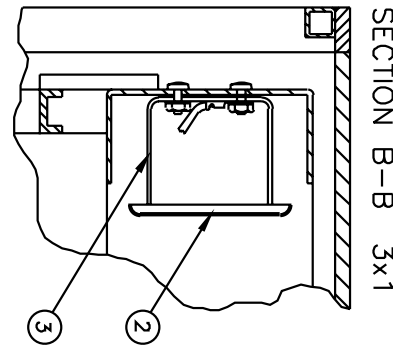

DA-LIFT VIDEO PROJECTOR LIFT

SECTION A-A 3x1

SECTION B-B 3x1

SECTION C-C 2x1

DA-LIFT VIDEO PROJECTOR LIFT

Dia-gram No.	Da-Lite Part No.	Description	Quantity Required	List Price Each
1	78103	Microswitch assy., 120v	1	\$46.20
	30562	Microswitch assy., 240v for Euro Da-Lift	1	46.20
2	78102	Cover, junction box plain	1	2.60
3	46430	Junction box	2	7.20
4	54520	Connector, cable 3/8"	2	1.30
5	50450	Receptacle, duplex-black for 120v	1	18.20
	30574	Receptacle, duplex-ivory for 240v (not shown)	1	18.20
6	78101	Cover, duplex-receptacle	1	2.40
7	83704	Connector, EMT 1/2"	2	0.72
8	93947	Motor, 120v for Da-Lift 10M and 15M	1	596.00
	82736	Motor, 120v for Da-Lift 15 (after April, 1998), Da-Lift 19 and 19L	1	946.00
	32579	Motor, 240v Da-Lift 10M and 15M	1	596.00
	82738	Motor, 240v Da-Lift 15, 19 and 19L	1	946.00
9	78096	Motor bracket for Da-Lift 15, 19 and 19L	1	13.80
10	92372	Angles and bar for Da-Lift 10M and 15M	1	152.00
	78174	Angles and bar for Da-Lift 15	2	154.00
	78175	Angles and bar for Da-Lift 19	2	158.00
	78176	Angles and bar for Da-Lift 19L	2	160.00
11	Frame and motor assemblies include #8, 9 and 10			
	92379	Frame and motor assy. for Da-Lift 15M	1	762.00
	78171	Frame and motor assy. for Da-Lift 15 (after April, 1998)	1	1,690.00
	78172	Frame and motor assy. for Da-Lift 19	1	1,700.00
	78173	Frame and motor assy. for Da-Lift 19L	1	1,710.00
12	80575	Wall switch, 120v white (not shown)	1	70.00
	40961	Wall switch, 120v ivory (not shown)	1	70.00
	80575E	Wall switch, 240v white rotary (not shown)	1	70.00
	38463E	Wall switch, 240v white rocker (not shown)	1	70.00