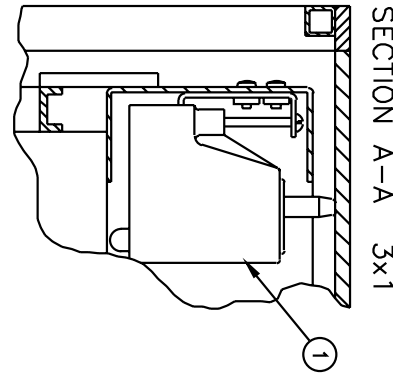

DA-LIFT VIDEO PROJECTOR LIFT

SECTION A-A 3x1

SECTION B-B 3x1

SECTION C-C 2x1

DA-LIFT VIDEO PROJECTOR LIFT

Dia-gram No.	Da-Lite Part No.	Description	Quantity Required	List Price Each
1	78103	Microswitch assy., 120v	1	\$46.20
	30562	Microswitch assy., 240v for Euro Da-Lift	1	46.20
2	78102	Cover, junction box plain	1	2.60
3	46430	Junction box	2	7.20
4	54520	Connector, cable 3/8"	2	1.30
5	50450	Receptacle, duplex-black for 120v	1	18.20
	30574	Receptacle, duplex-ivory for 240v (not shown)	1	18.20
6	78101	Cover, duplex-receptacle	1	2.40
7	83704	Connector, EMT 1/2"	2	0.72
8	93947	Motor, 120v for Da-Lift 10M and 15M	1	596.00
	82736	Motor, 120v for Da-Lift 15 (after April, 1998), Da-Lift 19 and 19L	1	946.00
	32579	Motor, 240v Da-Lift 10M and 15M	1	596.00
	82738	Motor, 240v Da-Lift 15, 19 and 19L	1	946.00
9	78096	Motor bracket for Da-Lift 15, 19 and 19L	1	13.80
10	92372	Angles and bar for Da-Lift 10M and 15M	1	152.00
	78174	Angles and bar for Da-Lift 15	2	154.00
	78175	Angles and bar for Da-Lift 19	2	158.00
	78176	Angles and bar for Da-Lift 19L	2	160.00
11	Frame and motor assemblies include #8, 9 and 10			
	92379	Frame and motor assy. for Da-Lift 15M	1	762.00
	78171	Frame and motor assy. for Da-Lift 15 (after April, 1998)	1	1,690.00
	78172	Frame and motor assy. for Da-Lift 19	1	1,700.00
	78173	Frame and motor assy. for Da-Lift 19L	1	1,710.00
12	80575	Wall switch, 120v white (not shown)	1	70.00
	40961	Wall switch, 120v ivory (not shown)	1	70.00
	80575E	Wall switch, 240v white rotary (not shown)	1	70.00
	38463E	Wall switch, 240v white rocker (not shown)	1	70.00