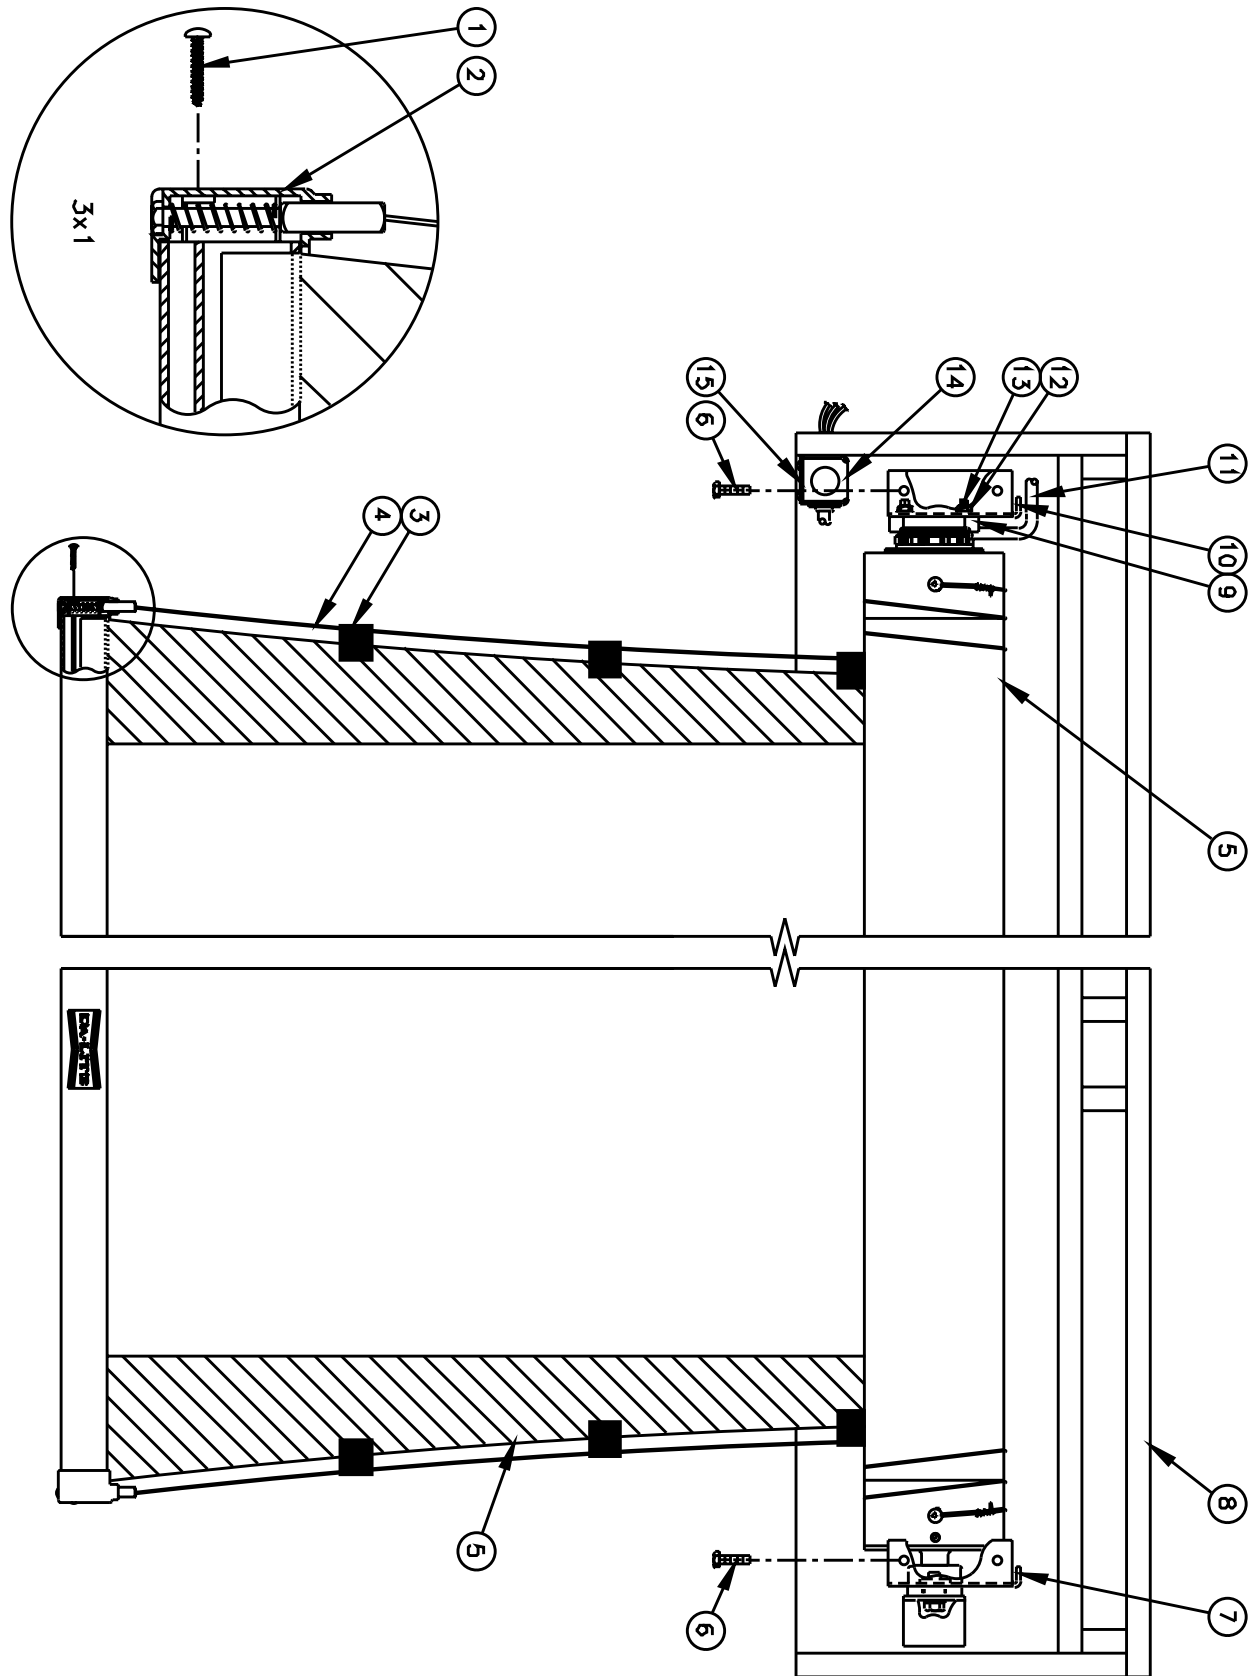

TENSIONED PROFESSIONAL ELECTROL®

TENSIONED PROFESSIONAL ELECTROL®

Diagram No.	Da-Lite Part No.	Description	Quantity Required	List Price Each
1	44839	Screw for slat cap assy.	4	\$0.28
2	98895	Slat cap assy. (includes #1)	2	15.20
3	94680	Tab	24-44	0.36
4	75658	Line, chalk and mason black (per foot) (Figure one side at approximately height of fabric + 2' + any extra needed)	Per size	0.24
5	Fabric and roller assemblies include #2, 3 and 4			
	99589	Fabric and roller assy., Da-Mat 9' x 12'	1	1,850.00
	99590	Fabric and roller assy., High Contrast Da-Mat 9' x 12'	1	1,850.00
	99591	Fabric and roller assy., Pearlescent 9' x 12'	1	2,480.00
	99592	Fabric and roller assy., Cinema Vision 9' x 12'	1	2,854.00
	99593	Fabric and roller assy., High Contrast Cinema Vision 9' x 12'	1	2,854.00
	99594	Fabric and roller assy., Da-Tex 9' x 12'	1	2,766.00
	99595	Fabric and roller assy., Dual Vision 9' x 12'	1	2,766.00
	99555	Fabric and roller assy., Da-Mat 12' x 12'	1	2,036.00
	99556	Fabric and roller assy., High Contrast Da-Mat 12' x 12'	1	2,036.00
	99557	Fabric and roller assy., Pearlescent 12' x 12'	1	2,726.00
	99558	Fabric and roller assy., Cinema Vision 12' x 12'	1	3,148.00
	99559	Fabric and roller assy., High Contrast Cinema Vision 12' x 12'	1	3,148.00
	99560	Fabric and roller assy., Da-Tex 12' x 12'	1	3,042.00
	99561	Fabric and roller assy., Dual Vision 12' x 12'	1	3,042.00
	99534	Fabric and roller assy., Da-Mat 10'6" x 14'	1	2,378.00
	99535	Fabric and roller assy., High Contrast Da-Mat 10'6" x 14'	1	2,378.00
	99536	Fabric and roller assy., Pearlescent 10'6" x 14'	1	2,998.00
	99537	Fabric and roller assy., Cinema Vision 10'6" x 14'	1	3,462.00
	99538	Fabric and roller assy., High Contrast Cinema Vision 10'6" x 14'	1	3,462.00
	99539	Fabric and roller assy., Da-Tex 10'6" x 14'	1	3,344.00
	99540	Fabric and roller assy., Dual Vision 10'6" x 14'	1	3,344.00
	99562	Fabric and roller assy., Da-Mat 14' x 14'	1	2,678.00
	99563	Fabric and roller assy., High Contrast Da-Mat 14' x 14'	1	2,678.00
	99564	Fabric and roller assy., Pearlescent 14' x 14'	1	3,296.00
	99565	Fabric and roller assy., Cinema Vision 14' x 14'	1	3,592.00
	99566	Fabric and roller assy., High Contrast Cinema Vision 14' x 14'	1	3,592.00
	99567	Fabric and roller assy., Da-Tex 14' x 14'	1	3,574.00
	99568	Fabric and roller assy., Dual Vision 14' x 14'	1	3,574.00
	99664	Fabric and roller assy., Da-Mat 12' x 16'	1	3,232.00
	99665	Fabric and roller assy., High Contrast Da-Mat 12' x 16'	1	3,232.00
	99666	Fabric and roller assy., Pearlescent 12' x 16'	1	3,626.00
	99667	Fabric and roller assy., Cinema Vision 12' x 16'	1	3,972.00
	99668	Fabric and roller assy., High Contrast Cinema Vision 12' x 16'	1	3,972.00
	99669	Fabric and roller assy., Da-Tex 12' x 16'	1	3,832.00
	99670	Fabric and roller assy., Dual Vision 12' x 16'	1	3,832.00
	99589	Fabric and roller assy., Da-Mat 108" x 144" - 180" diag.	1	1,850.00
	99590	Fabric and roller assy., High Contrast Da-Mat 108" x 144" - 180" diag.	1	1,850.00
	99591	Fabric and roller assy., Pearlescent 108" x 144" - 180" diag.	1	2,480.00
	99592	Fabric and roller assy., Cinema Vision 108" x 144" - 180" diag.	1	2,854.00
	99593	Fabric and roller assy., High Contrast Cinema Vision 108" x 144" - 180" diag.	1	2,854.00
	99594	Fabric and roller assy., Da-Tex 108" x 144" - 180" diag.	1	2,766.00
	99595	Fabric and roller assy., Dual Vision 108" x 144" - 180" diag.	1	2,766.00
	99596	Fabric and roller assy., Da-Mat 120" x 160" - 200" diag.	1	2,036.00