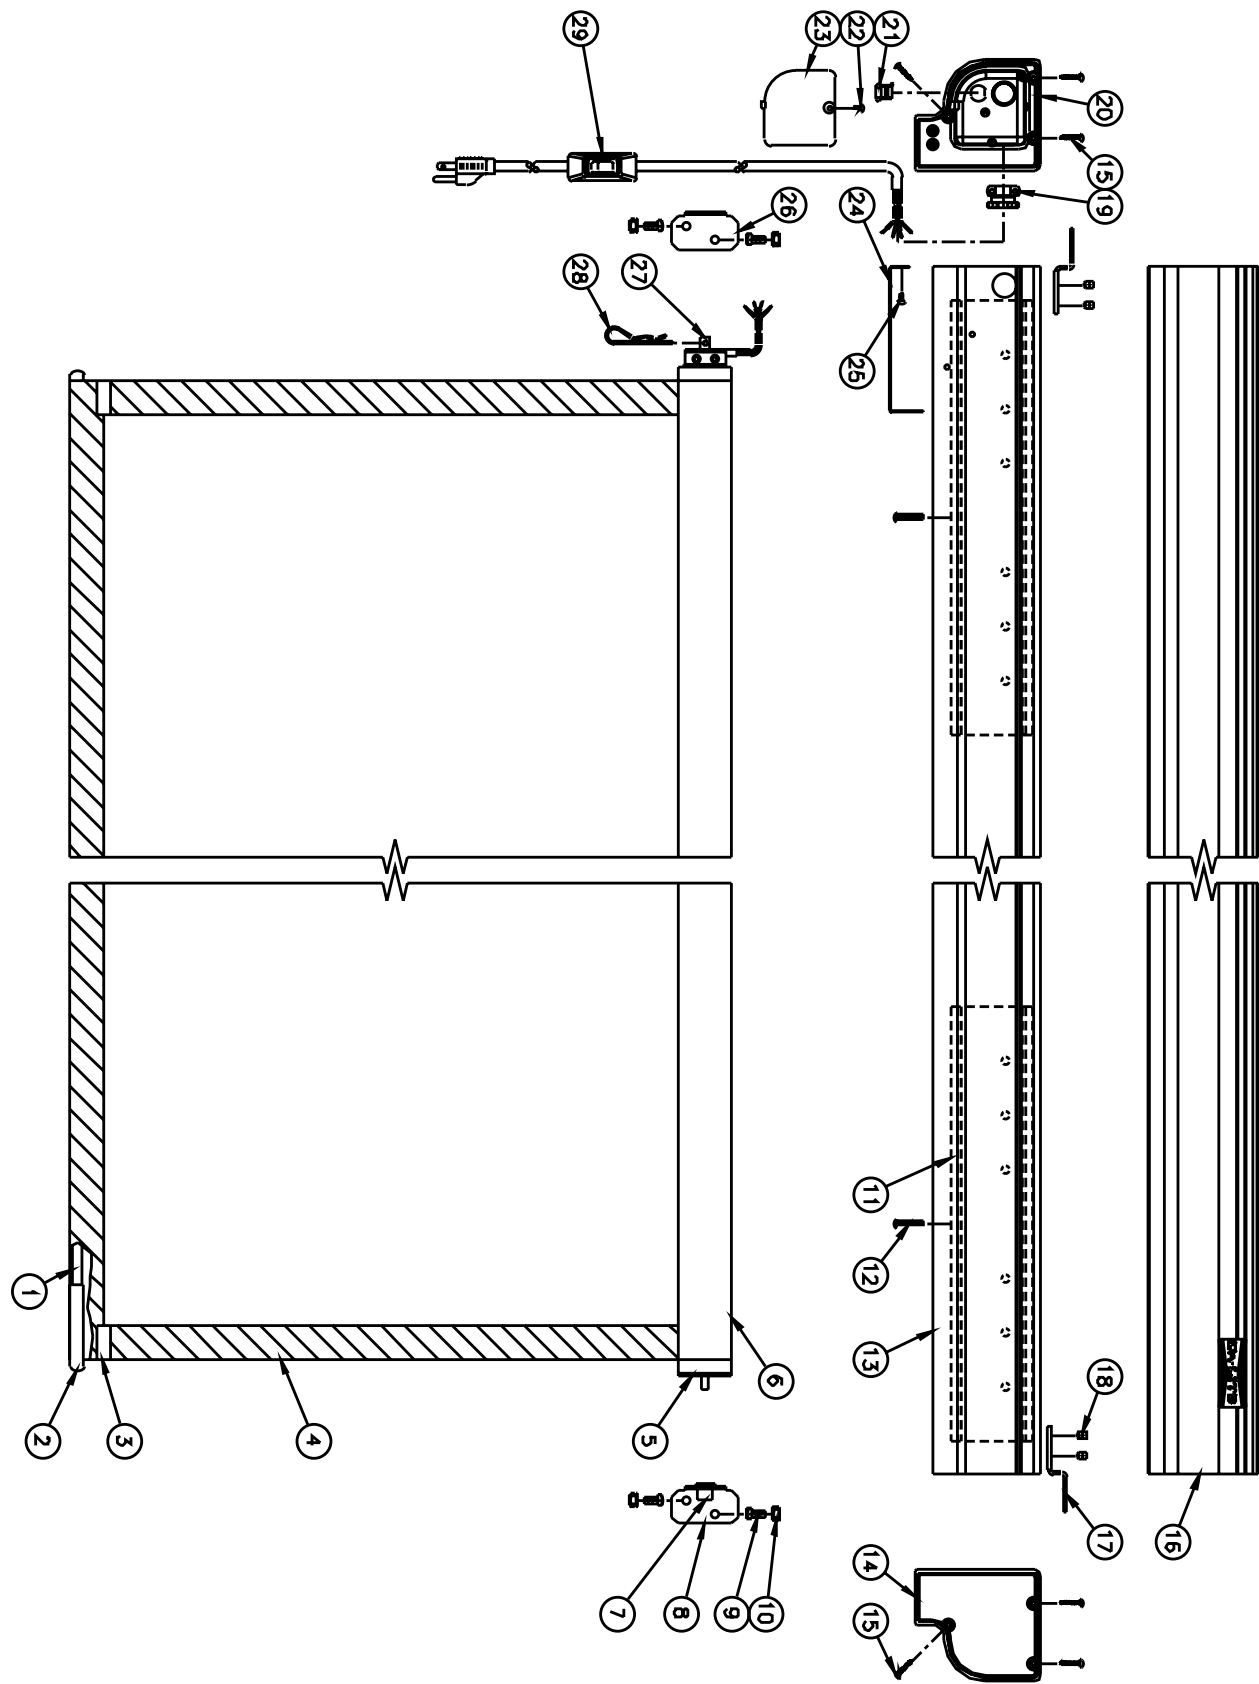

**DESIGNER CONTOUR® ELECTROL®/
DESIGNER CINEMA**

DESIGNER CONTOUR® ELECTROL®/DESIGNER CINEMA

Diagram No.	Da-Lite Part No.	Description	Quantity Required	List Price Each
1	46338	Slat, 3/8" diam. for 50" screens	1	\$6.40
	46339	Slat, 3/8" diam. for 60" and 72" diag. screens	1	7.20
	46340	Slat, 3/8" diam. for 70", 84" diag. and 77" diag. screens	1	7.80
	46341	Slat, 3/8" diam. for 84", 96" diag., 100" diag. and 92" diag. screens	1	8.20
	46342	Slat, 3/8" diam. for 8', 120" diag. and 106" diag. screens	1	9.40
2	46763	Slat cap, black	2	0.32
3	46922	Tape for pocket, black	2	0.66
4	70046	Fabric, Matte White 50" x 50"	1	73.60
	92767	Fabric, High Contrast Matte White 50" x 50"	1	93.20
	90939	Fabric, Video Spectra 1.5 50" x 50"	1	93.20
	90940	Fabric, High Power 50" x 50"	1	330.00
	70047	Fabric, Matte White 60" x 60"	1	118.00
	92768	Fabric, High Contrast Matte White 60" x 60"	1	130.00
	70605	Fabric, Video Spectra 1.5 60" x 60"	1	130.00
	22176	Fabric, High Power 60" x 60"	1	376.00
	70048	Fabric, Matte White 70" x 70"	1	146.00
	92769	Fabric, High Contrast Matte White 70" x 70"	1	160.00
	70606	Fabric, Video Spectra 1.5 70" x 70"	1	160.00
	22177	Fabric, High Power 70" x 70"	1	398.00
	70049	Fabric, Matte White 84" x 84"	1	236.00
	92770	Fabric, High Contrast Matte White 84" x 84"	1	262.00
	90941	Fabric, Video Spectra 1.5 84" x 84"	1	262.00
	90942	Fabric, High Power 84" x 84"	1	502.00
	70050	Fabric, Matte White 6' x 8'	1	302.00
	92777	Fabric, High Contrast Matte White 6' x 8'	1	330.00
	70607	Fabric, Video Spectra 1.5 6' x 8'	1	330.00
	21930	Fabric, High Power 6' x 8'	1	556.00
	90947	Fabric, Matte White 8' x 8'	1	340.00
	92772	Fabric, High Contrast Matte White 8' x 8'	1	376.00
	90949	Fabric, Video Spectra 1.5 8' x 8'	1	376.00
	90950	Fabric, High Power 8' x 8'	1	598.00
	70051	Fabric, Matte White 43" x 57" - 72" diag.	1	118.00
	92773	Fabric, High Contrast Matte White 43" x 57" - 72" diag.	1	130.00
	90951	Fabric, Video Spectra 1.5 43" x 57" - 72" diag.	1	130.00
	22178	Fabric, High Power 43" x 57" - 72" diag.	1	376.00
	70052	Fabric, Matte White 50" x 67" - 84" diag.	1	146.00
	92774	Fabric, High Contrast Matte White 50" x 67" - 84" diag.	1	160.00
	70608	Fabric, Video Spectra 1.5 50" x 67" - 84" diag.	1	160.00
	22179	Fabric, High Power 50" x 67" - 84" diag.	1	398.00
	90952	Fabric, Matte White 57" x 77" - 96" diag.	1	218.00
	92775	Fabric, High Contrast Matte White 57" x 77" - 96" diag.	1	236.00
	90954	Fabric, Video Spectra 1.5 57" x 77" - 96" diag.	1	236.00
	90955	Fabric, High Power 57" x 77" - 96" diag.	1	472.00
	70053	Fabric, Matte White 60" x 80" - 100" diag.	1	218.00
	92776	Fabric, High Contrast Matte White 60" x 80" - 100" diag.	1	236.00
	70609	Fabric, Video Spectra 1.5 60" x 80" - 100" diag.	1	236.00
	22180	Fabric, High Power 60" x 80" - 100" diag.	1	472.00
	70050	Fabric, Matte White 69" x 92" - 120" diag.	1	302.00