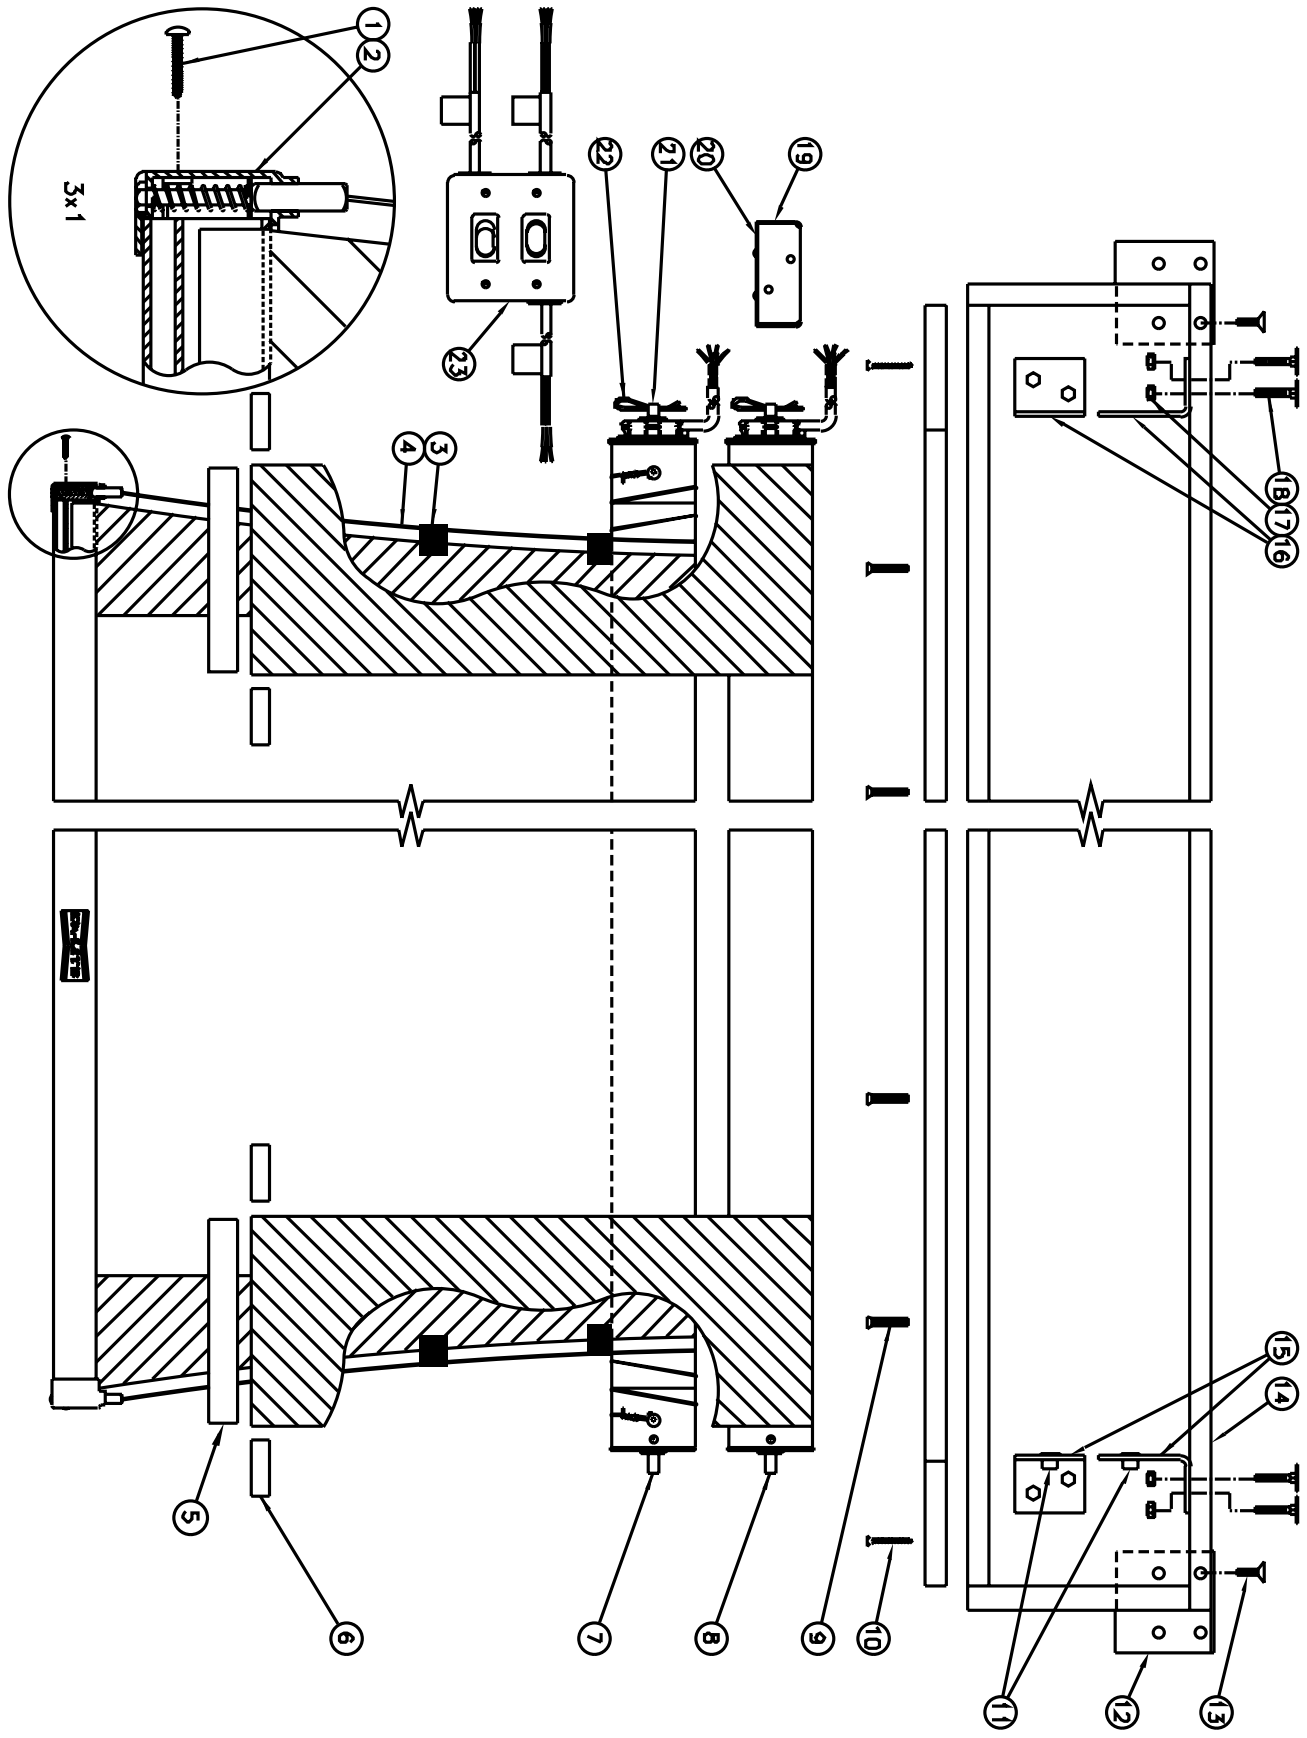

TENSIONED DUAL MASKING ELECTROL®

TENSIONED DUAL MASKING ELECTROL®

Diagram No.	Da-Lite Part No.	Description	Quantity Required	List Price Each
1	44839	Screw for slat cap assy.	4	\$0.28
2	92030	Slat cap assy. (includes #1)	2	9.40
3	94680	Tab	14-24	0.36
4	75658	Line, chalk and mason black (per foot) (Figure one side at approximately height of fabric + 2' + any extra needed)	Per size	0.24
5	80142	Weight bar for 50" x 92 1/2" Letter Box and 45" x 106" Cinemascope screens	2	15.80
	80143	Weight bar for 60" x 111" Letter Box screens	2	20.40
	80144	Weight bar for 69" x 128" Letter Box and 65" x 153" Cinemascope screens	2	22.60
	80145	Weight bar for 87" x 161" Letter Box screens	2	24.80
	84123	Weight bar for 45" x 80" HDTV screens	2	13.60
	80146	Weight bar for 50" x 89" HDTV screens	2	15.80
	95144	Weight bar for 54" x 96" HDTV screens	2	18.20
	80147	Weight bar for 60" x 107" HDTV and 49" x 115" Cinemascope screens	2	20.40
	80148	Weight bar for 69" x 123" HDTV screens	2	22.60
	80149	Weight bar for 87" x 155" HDTV screens	2	24.80
	98409	Weight bar for 52" x 122" and 54" x 126" Cinemascope screens	2	22.60
	98411	Weight bar for 58" x 136" Cinemascope screens	2	24.80
6	46922	Tape for pocket end, black	4	0.66
	91876	Tape for pocket, black (not shown)	4	0.66
7	Fabric and roller assemblies include #2, 3 and 4			
	80665	Fabric and roller assy., Da-Mat 50" x 92 1/2" Letter Box	1	1,008.00
	89015	Fabric and roller assy., High Contrast Da-Mat 50" x 92 1/2" Letter Box	1	1,008.00
	80667	Fabric and roller assy., Pearlescent 50" x 92 1/2" Letter Box	1	1,390.00
	80666	Fabric and roller assy., Cinema Vision 50" x 92 1/2" Letter Box	1	1,686.00
	90429	Fabric and roller assy., High Contrast Cinema Vision 50" x 92 1/2" Letter Box	1	1,686.00
	91623	Fabric and roller assy., High Contrast Cinema Perf 50" x 92 1/2" Letter Box	1	2,148.00
	83893	Fabric and roller assy., Audio Vision 50" x 92 1/2" Letter Box	1	1,916.00
	91447	Fabric and roller assy., High Contrast Audio Vision 50" x 92 1/2" Letter Box	1	1,916.00
	86461	Fabric and roller assy., Da-Tex 50" x 92 1/2" Letter Box	1	1,564.00
	80689	Fabric and roller assy., Dual Vision 50" x 92 1/2" Letter Box	1	1,564.00
	80668	Fabric and roller assy., Da-Mat 60" x 111" Letter Box	1	1,248.00
	89016	Fabric and roller assy., High Contrast Da-Mat 60" x 111" Letter Box	1	1,248.00
	80670	Fabric and roller assy., Pearlescent 60" x 111" Letter Box	1	1,706.00
	80669	Fabric and roller assy., Cinema Vision 60" x 111" Letter Box	1	2,064.00
	90430	Fabric and roller assy., High Contrast Cinema Vision 60" x 111" Letter Box	1	2,064.00
	91624	Fabric and roller assy., High Contrast Cinema Perf 60" x 111" Letter Box	1	2,520.00
	83894	Fabric and roller assy., Audio Vision 60" x 111" Letter Box	1	2,292.00
	91448	Fabric and roller assy., High Contrast Audio Vision 60" x 111" Letter Box	1	2,292.00
	86462	Fabric and roller assy., Da-Tex 60" x 111" Letter Box	1	1,918.00
	80690	Fabric and roller assy., Dual Vision 60" x 111" Letter Box	1	1,918.00
	80671	Fabric and roller assy., Da-Mat 69" x 128" Letter Box	1	1,418.00
	89017	Fabric and roller assy., High Contrast Da-Mat 69" x 128" Letter Box	1	1,418.00
	80673	Fabric and roller assy., Pearlescent 69" x 128" Letter Box	1	1,940.00
	80672	Fabric and roller assy., Cinema Vision 69" x 128" Letter Box	1	2,340.00
	90431	Fabric and roller assy., High Contrast Cinema Vision 69" x 128" Letter Box	1	2,340.00
	91625	Fabric and roller assy., High Contrast Cinema Perf 69" x 128" Letter Box	1	2,798.00
	83895	Fabric and roller assy., Audio Vision 69" x 128" Letter Box	1	2,568.00
	91449	Fabric and roller assy., High Contrast Audio Vision 69" x 128" Letter Box	1	2,568.00
	86463	Fabric and roller assy., Da-Tex 69" x 128" Letter Box	1	2,176.00