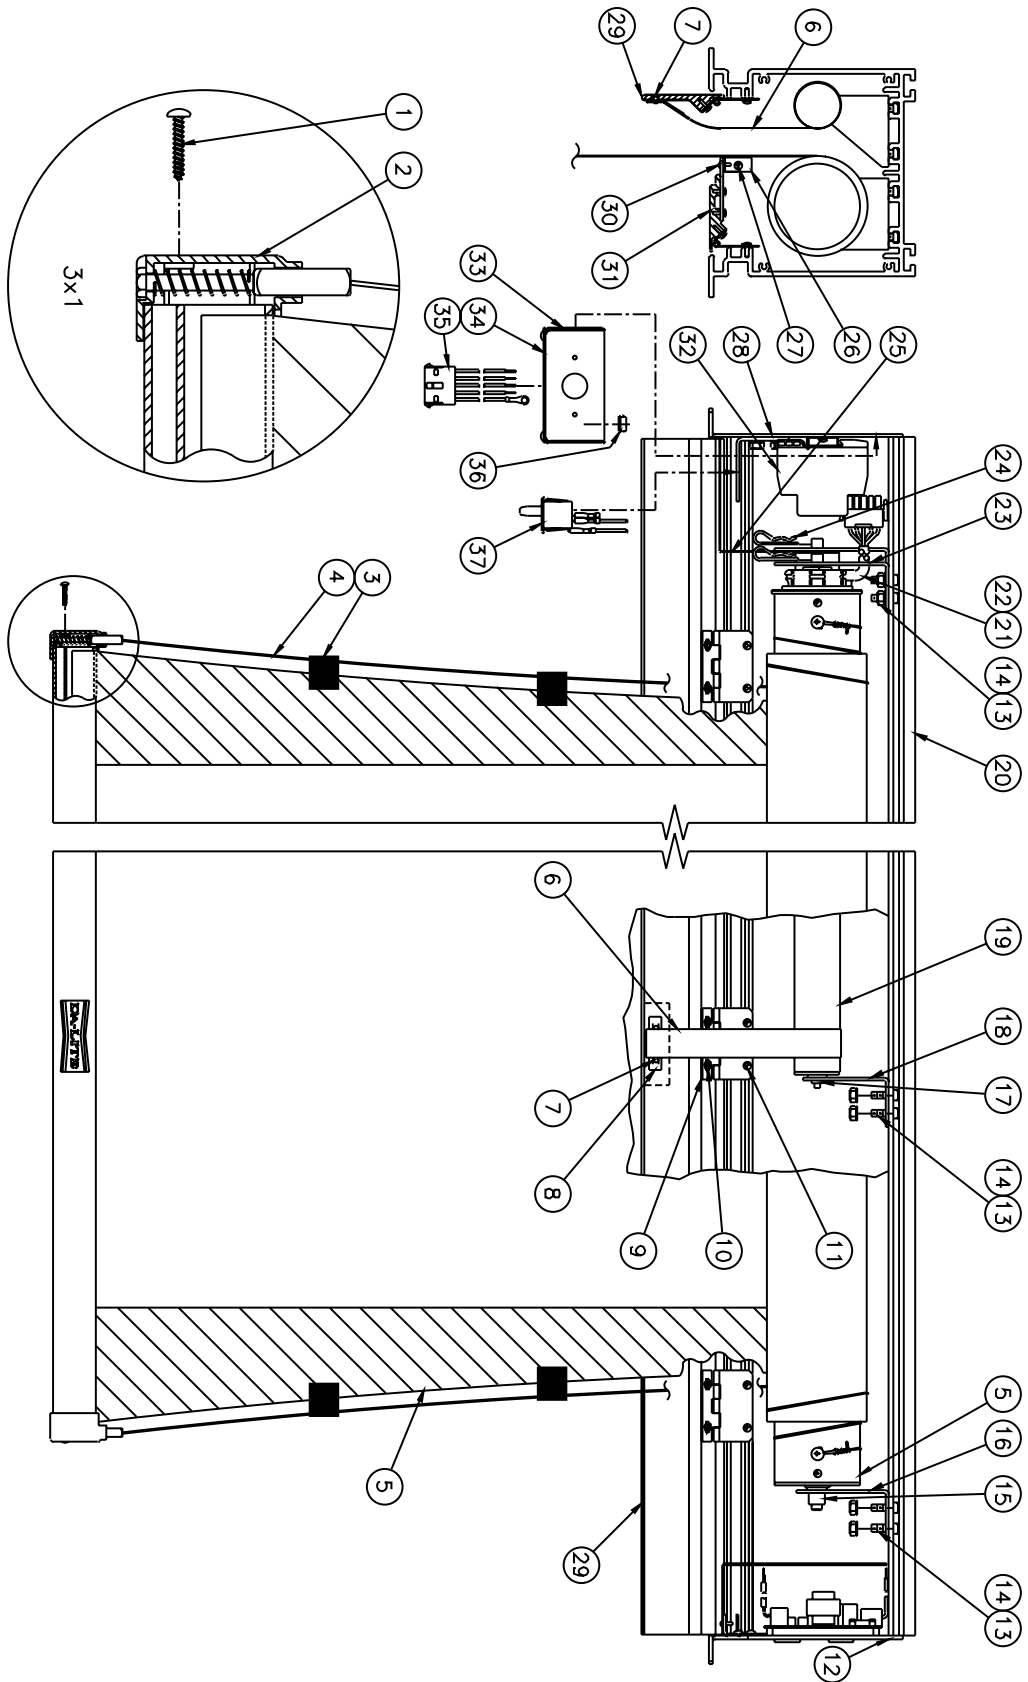

TENSIONED ADVANTAGE® DELUXE ELECTROL®

TENSIONED ADVANTAGE® DELUXE ELECTROL®

| Diagram No. | Da-Lite Part No. | Description | Quantity Required | List Price Each |
|--------------------|-------------------------|---|--------------------------|------------------------|
| 1 | 44839 | Screw for slat cap assy. | 4 | \$0.28 |
| 2 | 92030 | Slat cap assy. (includes #1) | 2 | 9.40 |
| 3 | 94680 | Tab | 14-40 | 0.36 |
| 4 | 75658 | Line, chalk and mason black (per foot) (Figure one side at approximately height of fabric + 2' + any extra needed) | Per size | 0.24 |
| 5 | | Fabric and roller assemblies include #2, 3 and 4 Add an "M" to the fabric and roller part number for screens with built in SCB-200 | | |
| | 81285 | Fabric and roller assy., Da-Mat 50" x 50" | 1 | 770.00 |
| | 88951 | Fabric and roller assy., High Contrast Da-Mat 50" x 50" | 1 | 770.00 |
| | 81286 | Fabric and roller assy., Pearlescent 50" x 50" | 1 | 1,030.00 |
| | 81287 | Fabric and roller assy., Cinema Vision 50" x 50" | 1 | 1,228.00 |
| | 90383 | Fabric and roller assy., High Contrast Cinema Vision 50" x 50" | 1 | 1,228.00 |
| | 86483 | Fabric and roller assy., Da-Tex 50" x 50" | 1 | 1,150.00 |
| | 86484 | Fabric and roller assy., Dual Vision 50" x 50" | 1 | 1,150.00 |
| | 81288 | Fabric and roller assy., Da-Mat 60" x 60" | 1 | 846.00 |
| | 88952 | Fabric and roller assy., High Contrast Da-Mat 60" x 60" | 1 | 846.00 |
| | 81289 | Fabric and roller assy., Pearlescent 60" x 60" | 1 | 1,132.00 |
| | 81290 | Fabric and roller assy., Cinema Vision 60" x 60" | 1 | 1,354.00 |
| | 90384 | Fabric and roller assy., High Contrast Cinema Vision 60" x 60" | 1 | 1,354.00 |
| | 86485 | Fabric and roller assy., Da-Tex 60" x 60" | 1 | 1,262.00 |
| | 86486 | Fabric and roller assy., Dual Vision 60" x 60" | 1 | 1,262.00 |
| | 81291 | Fabric and roller assy., Da-Mat 70" x 70" | 1 | 928.00 |
| | 88953 | Fabric and roller assy., High Contrast Da-Mat 70" x 70" | 1 | 928.00 |
| | 81292 | Fabric and roller assy., Pearlescent 70" x 70" | 1 | 1,246.00 |
| | 81293 | Fabric and roller assy., Cinema Vision 70" x 70" | 1 | 1,488.00 |
| | 90385 | Fabric and roller assy., High Contrast Cinema Vision 70" x 70" | 1 | 1,488.00 |
| | 86487 | Fabric and roller assy., Da-Tex 70" x 70" | 1 | 1,388.00 |
| | 86488 | Fabric and roller assy., Dual Vision 70" x 70" | 1 | 1,388.00 |
| | 81294 | Fabric and roller assy., Da-Mat 84" x 84" | 1 | 1,024.00 |
| | 88954 | Fabric and roller assy., High Contrast Da-Mat 84" x 84" | 1 | 1,024.00 |
| | 81295 | Fabric and roller assy., Pearlescent 84" x 84" | 1 | 1,370.00 |
| | 81296 | Fabric and roller assy., Cinema Vision 84" x 84" | 1 | 1,636.00 |
| | 90386 | Fabric and roller assy., High Contrast Cinema Vision 84" x 84" | 1 | 1,636.00 |
| | 86489 | Fabric and roller assy., Da-Tex 84" x 84" | 1 | 1,528.00 |
| | 86490 | Fabric and roller assy., Dual Vision 84" x 84" | 1 | 1,528.00 |
| | 81297 | Fabric and roller assy., Da-Mat 6' x 8' | 1 | 1,132.00 |
| | 88955 | Fabric and roller assy., High Contrast Da-Mat 6' x 8' | 1 | 1,132.00 |
| | 81298 | Fabric and roller assy., Pearlescent 6' x 8' | 1 | 1,510.00 |
| | 81299 | Fabric and roller assy., Cinema Vision 6' x 8' | 1 | 1,802.00 |
| | 90387 | Fabric and roller assy., High Contrast Cinema Vision 6' x 8' | 1 | 1,802.00 |
| | 86491 | Fabric and roller assy., Da-Tex 6' x 8' | 1 | 1,680.00 |
| | 86492 | Fabric and roller assy., Dual Vision 6' x 8' | 1 | 1,680.00 |
| | 81300 | Fabric and roller assy., Da-Mat 8' x 8' | 1 | 1,236.00 |
| | 88956 | Fabric and roller assy., High Contrast Da-Mat 8' x 8' | 1 | 1,236.00 |
| | 81301 | Fabric and roller assy., Pearlescent 8' x 8' | 1 | 1,656.00 |
| | 81302 | Fabric and roller assy., Cinema Vision 8' x 8' | 1 | 1,980.00 |
| | 90388 | Fabric and roller assy., High Contrast Cinema Vision 8' x 8' | 1 | 1,980.00 |
| | 86493 | Fabric and roller assy., Da-Tex 8' x 8' | 1 | 1,846.00 |
| | 86494 | Fabric and roller assy., Dual Vision 8' x 8' | 1 | 1,846.00 |