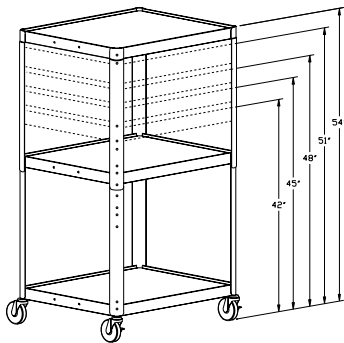

**PIXMate** READY-TO-ASSEMBLE MONITOR/TELEVISION CARTS

- Easy to assemble.
- Choose PM6 models with a 25" x 30" top in either standard of cabinet style carts.
- "J" in model name indicates height adjustable.
- Cabinet models offer secure steel enclosure with hinged locking door.
- Optional UL listed six outlet surge suppressor or three outlet electrical assembly with cord wind bracket available.

PM6-54J

PM6-54J

PM6CM-54

PM6-42

**PIXMATE WITH 25" X 30" SHELF**

Model	Dimensions H x W x D	
	in.	cm.
PM6-26	26" x 30" x 25"	66 x 76 x 64
PM6-34	34" x 30" x 25"	86 x 76 x 64
PM6-42	42" x 30" x 25"	107 x 76 x 64
PM6-42J	42" x 30" x 25"	107 x 76 x 64
PM6-48	48" x 30" x 25"	122 x 76 x 64
PM6M-48	48" x 30" x 25"	122 x 76 x 64
PM6-54	54" x 30" x 25"	137 x 76 x 64
PM6-54J	54" x 30" x 25"	137 x 76 x 64
PM6M-54	54" x 30" x 25"	137 x 76 x 64
PM6M-54J	54" x 30" x 25"	137 x 76 x 64
PM6-S1	Extra Shelf	

**PIXMATE WITH METAL CABINET AND 25" X 30" SHELF**

Model	Dimensions H x W x D	
	in.	cm.
PM6C-26	26" x 30" x 25"	66 x 76 x 64
PM6C-34	34" x 30" x 25"	86 x 76 x 64
PM6C-42	42" x 30" x 25"	107 x 76 x 64
PM6C-42J	42" x 30" x 25"	107 x 76 x 64
PM6C-48	48" x 30" x 25"	122 x 76 x 64
PM6CM-48	48" x 30" x 25"	122 x 76 x 64
PM6C-54	54" x 30" x 25"	137 x 76 x 64
PM6C-54J	54" x 30" x 25"	137 x 76 x 64
PM6CM-54	54" x 30" x 25"	137 x 76 x 64
PM6CM-54J	54" x 30" x 25"	137 x 76 x 64