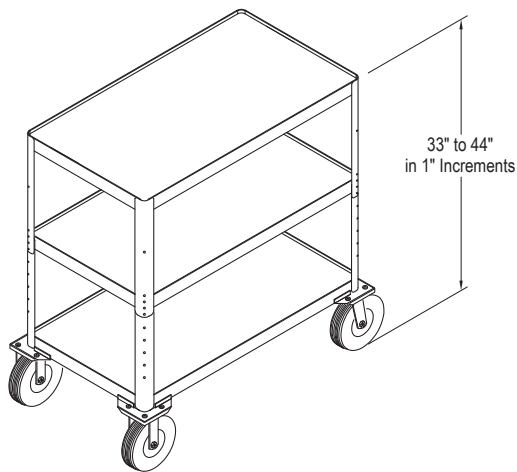

advance MOBILE EQUIPMENT TABLE

- Universal solutions for computer based multi-media presentations using an overhead or video projector.
- For larger equipment loads, the AVEC-44JLT has three reinforced shelves and 8" solid rubber tires.
- Finish is a durable black powder coat.

ADVANCE MOBILE COMPUTER TABLES

Model	Dimensions H x W x D	
	in.	cm.
AVEC-44JLT	44" x 40" x 22"	112 x 102 x 56