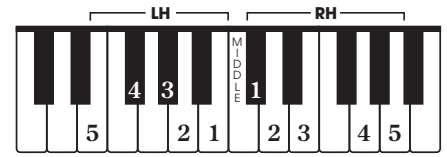

Star Wars

("Main Theme") from *Star Wars*

Music by JOHN WILLIAMS

Arr. by Tom Gerou

Majestically

Optional Duet Accompaniment (Play solo part 1 octave higher than written.)

The Imperial March

("Darth Vader's Theme")