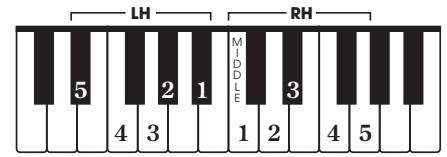

The Imperial March

("Darth Vader's Theme")

from *The Empire Strikes Back*

Music by JOHN WILLIAMS

Arr. by Tom Gerou

In march style

Optional Duet Accompaniment (Play solo part 1 octave higher than written.)

In march style