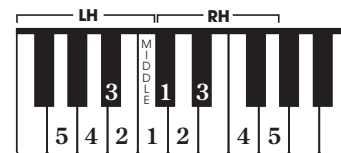

from *The Empire Strikes Back*

Music by JOHN WILLIAMS

Arr. by Tom Gerou

In march style

Optional Duet Accompaniment (Play solo part 1 octave higher than written.)

In march style

Cantina Band

from *Star Wars*