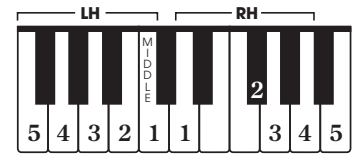

Anakin's Theme

from *The Phantom Menace*

Music by JOHN WILLIAMS

Arr. by Tom Gerou

Moderately

mf

4

Optional Duet Accompaniment (Play solo part 1 octave higher than written.)

Moderately

mp
with pedal

mf

mf