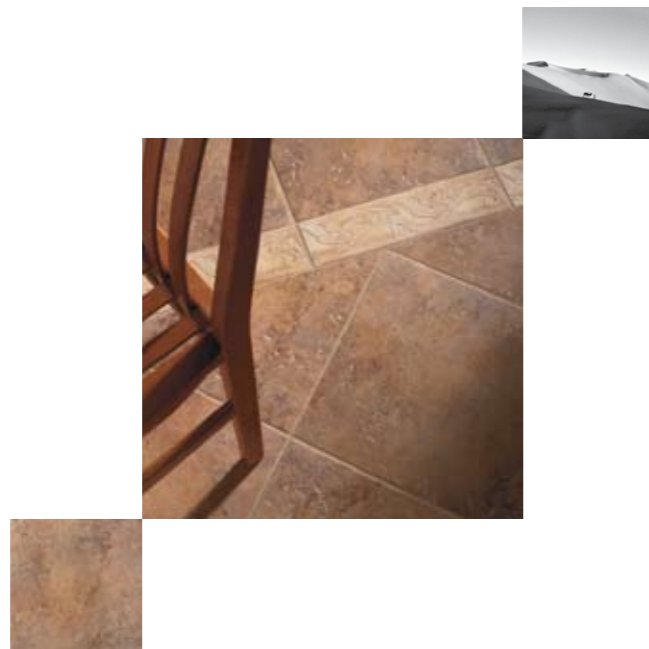

Aida
glazed porcelain tile

Aida

Floor: Aida Gold 18"x18"

Floor: Aida Beige / Gray 12"x12" - Tebe Beige / Gray Listelli 3"x12"

Richness and depth of the fieldd interacts beatfully with a floral-ba relief on Listelli and Corner-Insert. Feathery veins runs like an intricate sub-pilot through multiple shadings of color. Lend a regal touch to floor and walls...

Floor: Aida Off-White 12"x12" - Tebe Off-White Listelli 3"x12"

Aida floor and wall tile - glazed porcelain tile

UF4W Aida Beige / Gray 18"x18"

UF45 Aida Beige / Gray 12"x12"

UF4Z Aida Off-White 18"x18"

UF4V Aida Off-White 12"x12"