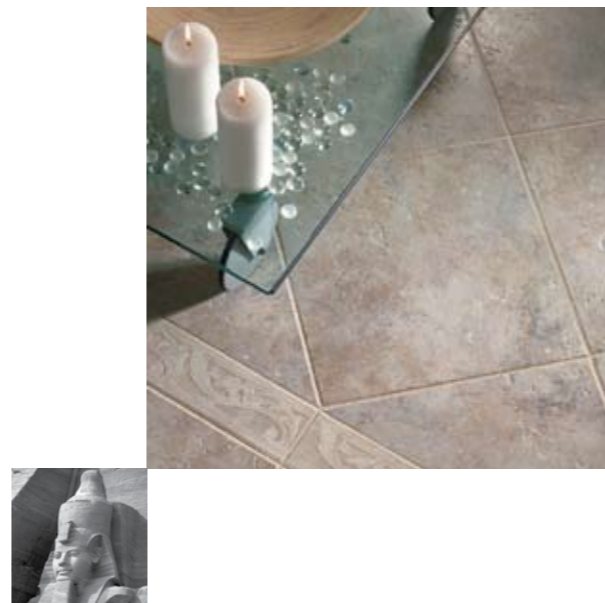

Aida
glazed porcelain tile

Aida

Floor: Aida Gold 18"x18"

Floor: Aida Beige / Gray 12"x12" - Tebe Beige / Gray Listelli 3"x12"

Richness and depth of the fieldd interacts beatfully with a floral-ba relief on Listelli and Corner-Insert. Feathery veins runs like an intricate sub-pilot through multiple shadings of color. Lend a regal touch to floor and walls...

Floor: Aida Off-White 12"x12" - Tebe Off-White Listelli 3"x12"

Aida floor and wall tile - glazed porcelain tile

UF4W Aida Beige / Gray 18"x18"

UF45 Aida Beige / Gray 12"x12"

UF4Z Aida Off-White 18"x18"

UF4V Aida Off-White 12"x12"