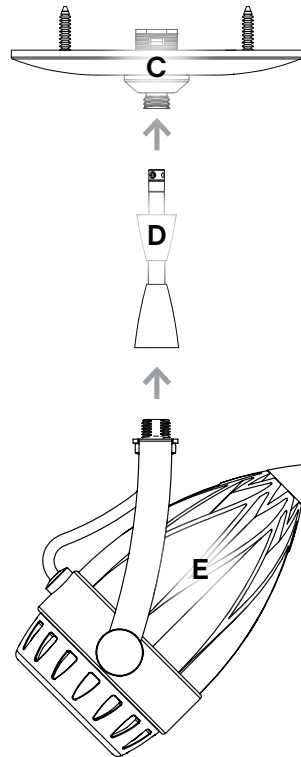

Features

Mounts to circular or octagonal electrical junction boxes. Includes 110V to 24V integrated transformer

Compatibility

Works with all Journée luminaires

Recommended Junction Box

21.5 cubic inch “deep” octagonal junction box (Ceiling fan and light fixture support box)

Finish

Brushed Aluminum

DESCRIPTION

Journée's Monopoint canopy is designed to power one single Journée LED Luminaire from a standard electrical junction box. The brushed aluminum canopy incorporates a female Modular Stem jack which is designed to accept Journée's Modular Stem (sold separately).

FEATURES

Mounts to circular or octagonal electrical junction boxes. Includes 120V to 24V integrated transformer.

COMPONENTS KEY	
A	- 21.5 Cubic inch "deep" Octagonal Junction Box in Ceiling
B	- 120V to 24V Transformer (Included)
C	- Monopoint canopy (Included)
D	- Modular Stem
E	- LED Luminaire