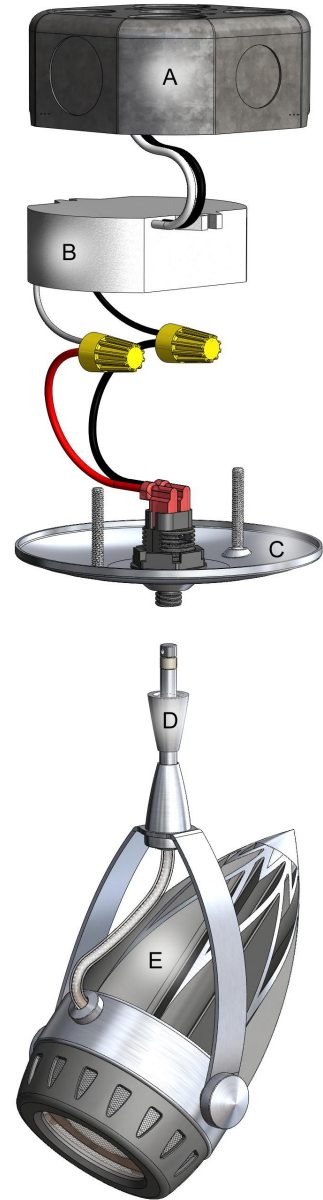

Features

Mounts to circular or octagonal electrical junction boxes. Includes 110V to 24V integrated transformer

Compatibility

Works with all Journée luminaires

Recommended Junction Box

21.5 cubic inch “deep” octagonal junction box (Ceiling fan and light fixture support box)

Finish

Brushed Aluminum

DESCRIPTION

Journée's Monopoint canopy is designed to power one single Journée LED Luminaire from a standard electrical junction box. The brushed aluminum canopy incorporates a female Modular Stem jack which is designed to accept Journée's Modular Stem (sold separately).

FEATURES

Mounts to circular or octagonal electrical junction boxes. Includes 120V to 24V integrated transformer.

COMPONENTS KEY	
A	- 21.5 Cubic inch "deep" Octagonal Junction Box in Ceiling
B	- 120V to 24V Transformer (Included)
C	- Monopoint canopy (Included)
D	- Modular Stem
E	- LED Luminaire

MONOPOINT CANOPY ORDERING INFORMATION

MPH	CN	AL	RN	04	OUTPUT POWER
					AC - 24V AC
					DC - 24V DC

MPH	CN	AL	RN	04	OUTPUT POWER
ORDERING CODE					