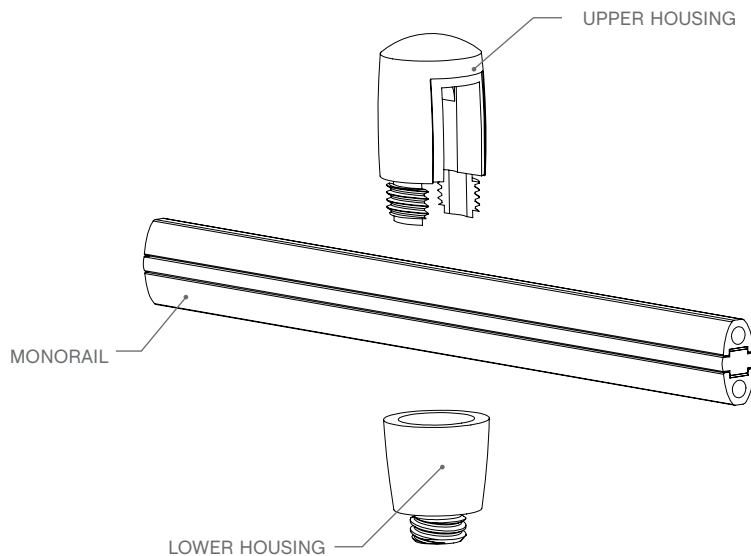

## IMPORTANT SAFETY INSTRUCTIONS

- This product suitable for indoor dry locations only.
- This product must be used with the Journée Monorail System only
- Always disconnect electrical power before adding or changing the configuration of the track.
- **We recommend you hire a qualified, licensed electrician to install the system.**

## SAVE THESE INSTRUCTIONS

MONORAIL TO MODULAR STEM CONNECTOR

**1)** *Unthread lower cap of housing.*

**2)** *Place upper part of housing onto the Monorail.*

**3)** *Thread lower cap of housing back onto the upper housing.*