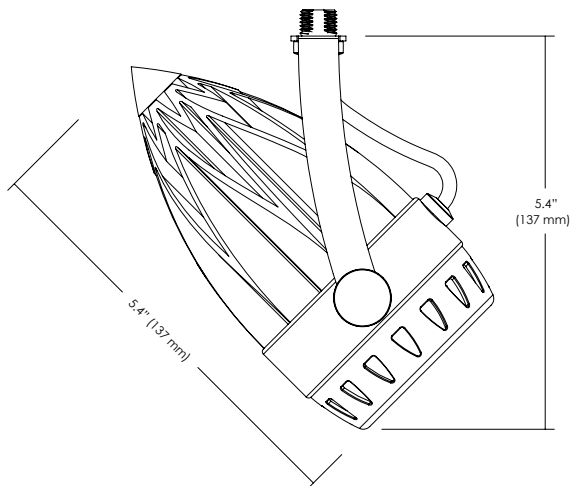

DESCRIPTION

The next generation of lighting is here. Introducing the LOTUS, a sleek high-tech LED luminaire designed to not only appeal to the eye, but also perform as an active heat sink, resulting in longer lamp life and higher efficiencies.

SYSTEM

24V Journée Monorail or Journée Monopoint Canopy

FINISH

Brushed Aluminum with clear anodized finish
Colored Components: Bead-blasted Aluminum with color-anodized finish

LAMP (Sold Separately)

GE Infusion™ LED Module
Field Replaceable/Upgradable

ACCESSORIES (Sold Separately)

Field replaceable prism lenses, louvers and colored glass filters.
Drop Stem is modular and is interchangeable in the field to adjust the drop height. See Modular Stem spec sheet for details.

OPTICS

GE Infusion™ LED Module is equipped with a highly efficient TIR Optic

LOTUS ORDERING INFORMATION

LTT	APPLICATION	COLOR
HE	HEAD	PL – 2 Tone Platinum CB – California Blue RD – Bordeaux Red YW – Golden Yellow GN – Shamrock Green SO – Sunset Orange BK – Black

<u> </u> LTT	<u> </u> HE	<u> </u> COLOR
ORDERING CODE