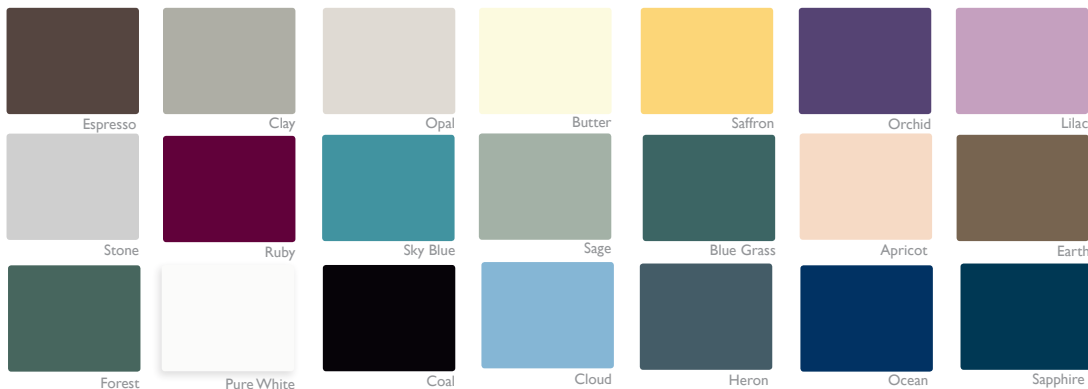

TERRATOUGH™ UPHOLSTERY