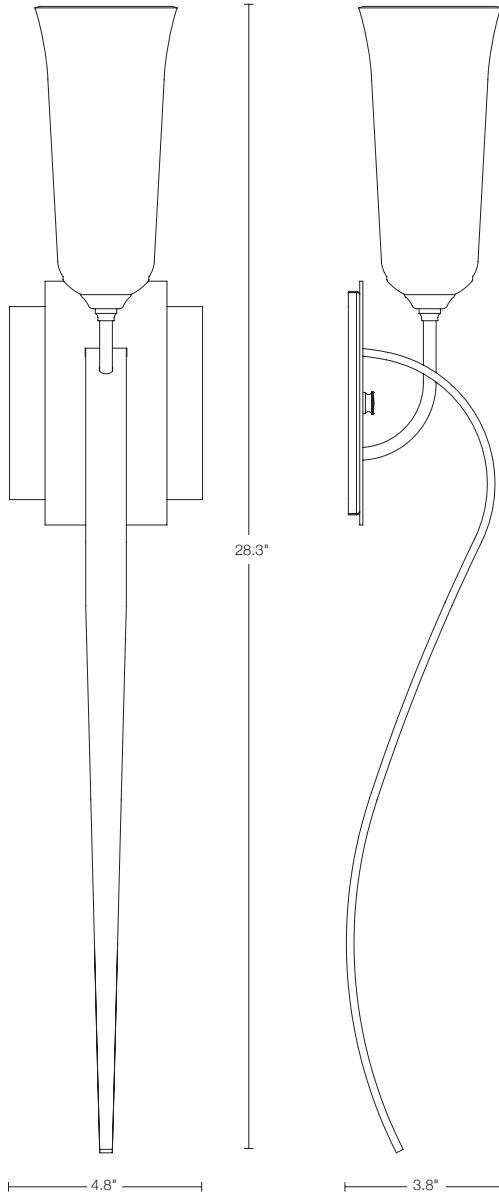

204529
SWEEPING TAPER SCONCE
As shown: 204529-07-G350

204529

SWEEPING TAPER

Direct wire wall sconce with glass options.

Dimensions

Height	28.3"
Width	4.8"
Projection	3.8"
Backplate	5.5" x 4.8"
Mounting Height	18.4"
ADA Compliant?	Yes

Max Hanging Weight

2.4 lbs

Incandescent Lamping

Socket: medium
Bulb: B, 60 watt max

Fluorescent Lamping (204529F)

Socket: fluorescent: GU24
Bulb (Included): GU24 fluorescent, 13 watt max

Glass Options

350 - Bell 3.50" OD x 6.82"