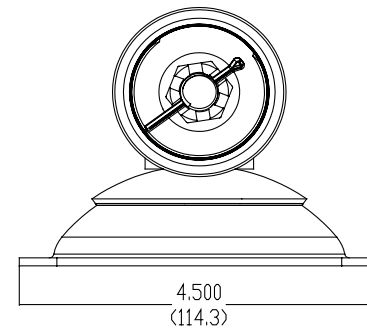

### Ceiling Mount

For a perfect flat-panel ceiling installation and exceptional viewing versatility in any room, the PRC Ceiling Mount adjusts from 24" - 46" and offers almost unlimited adjustment configuration opportunities.

- Fits 10"- 37" flat-panel displays
- Compatibility: VESA 75/100mm
- +/-15° tilt
- 360° rotation
- 360° swivel
- Adjustable height (24"- 46")
- Cable routing inside tube
- Lifetime warranty
- Model PRC-LA mounts to 1 1/2" NPT
- Color: Black

Swivels 360°

- Cable management
- Adjusts in height from 24"-46"

Model	Display Size	Max. Wt.	Retail
PRC	10"-37"	50 lbs.	\$ 199.99
PRC-LA	10"-37"	50 lbs.	\$ 59.99

Radial Glide Technology™ (patent-pending) for easy tilt, roll and yaw adjustments with a single screw.

PRC-LA

All measurements are in inches (mm).