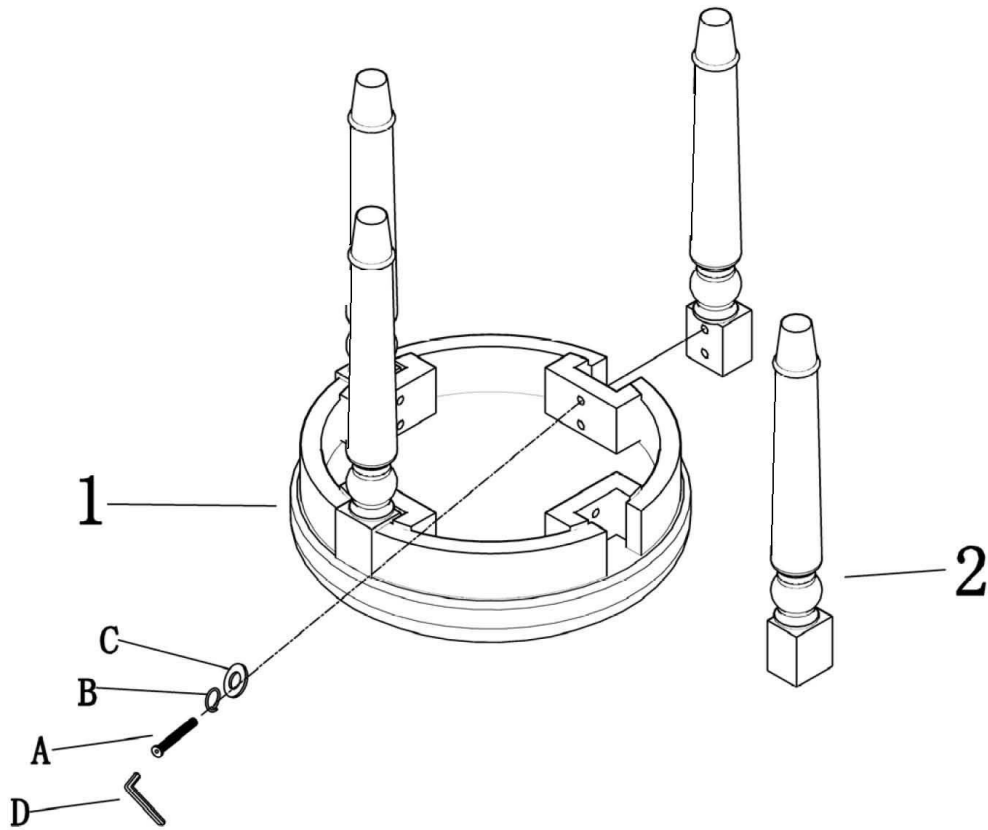

ASSEMBLY INSTRUCTION

F4074

ASSEMBLY INSTRUCTION

F4074

Assembly is completed

PART LIST

(1SET)
1- MIRROR

2- TOP (1PC)

(2PCS)
3-BACK BAR

4-LEG (4PCS)

HARDWARE LIST

NO	DESCRIPTION	QTY
A	SCREW 1-1/4"L 	8PCS

ASSEMBLY INSTRUCTION

F4074

Assembly is completed	PART LIST		HARDWARE LIST		
	 1-TOP 1PC	 2-LEG 4PCS	NO	DESCRIPTION	QTY
			A	BOLT 	8PCS
			B	LOCK WASHER 	8PCS
			C	FLAT WASHER 	8PCS
			D	WRENCH 	1PC