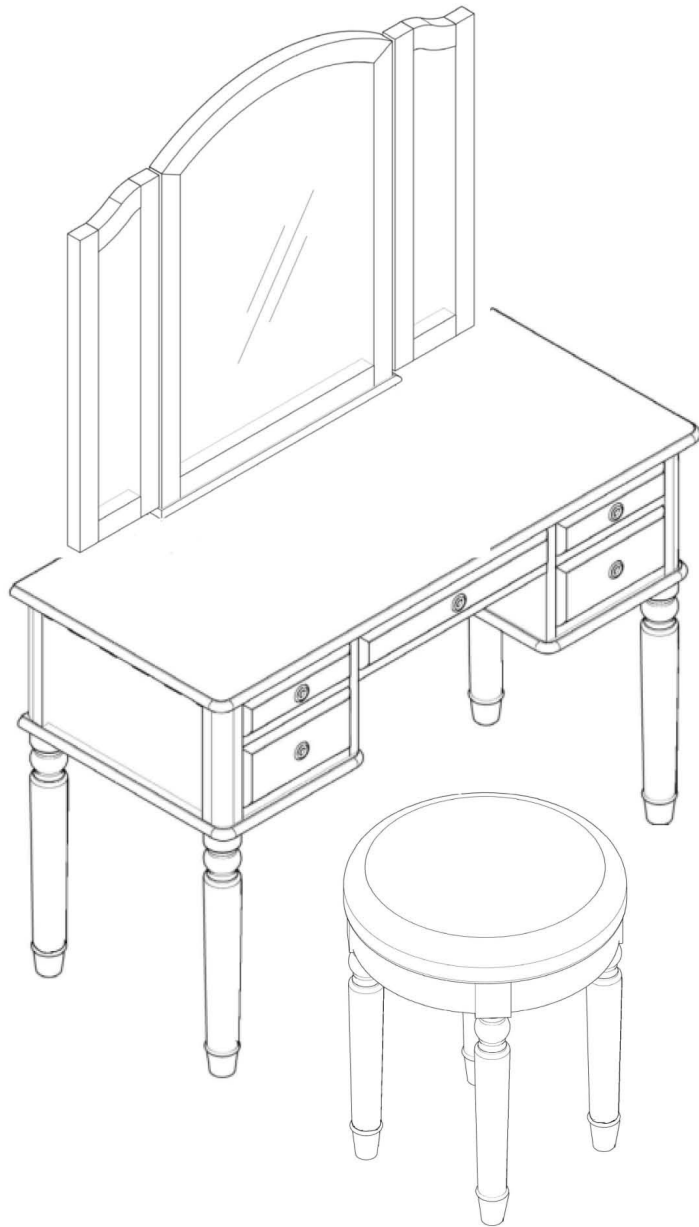

ASSEMBLY INSTRUCTION

F4074

ASSEMBLY INSTRUCTION

F4074

Assembly is completed

PART LIST

(1SET)
1- MIRROR

2- TOP (1PC)

(2PCS)
3-BACK BAR

4-LEG (4PCS)

HARDWARE LIST

NO	DESCRIPTION	QTY
A	SCREW 1-1/4"L 	8PCS

ASSEMBLY INSTRUCTION

F4074

Assembly is completed	PART LIST		HARDWARE LIST		
	 1-TOP 1PC	 2-LEG 4PCS	NO	DESCRIPTION	QTY
			A	BOLT 	8PCS
			B	LOCK WASHER 	8PCS
			C	FLAT WASHER 	8PCS
			D	WRENCH 	1PC