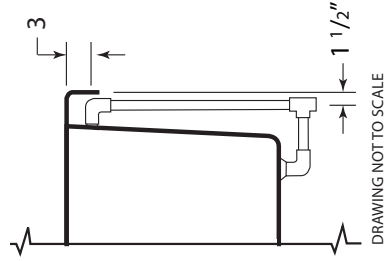

## SPECIFICATIONS

- All dimensions are plus or minus 1/4" (Maximum Tolerance)
- We reserve the right to make changes without notice.
- Copyright © All Rights Reserved

MODEL: 4272VN

SIZE: 42" X 72"

WEIGHT: 110 lbs. (TUB ONLY)

BOXED SIZE: 45" X 81" X 24"

AVERAGE FILL (gallons) : 75

MATERIAL: Acrylic reinforced fiberglass

Standard Colors: White, Bone, Biscuit

Interior Depth	Interior Length Top	Interior Width Top	Interior Length Bottom	Interior Width Bottom
20	63 1/4	33	53	30