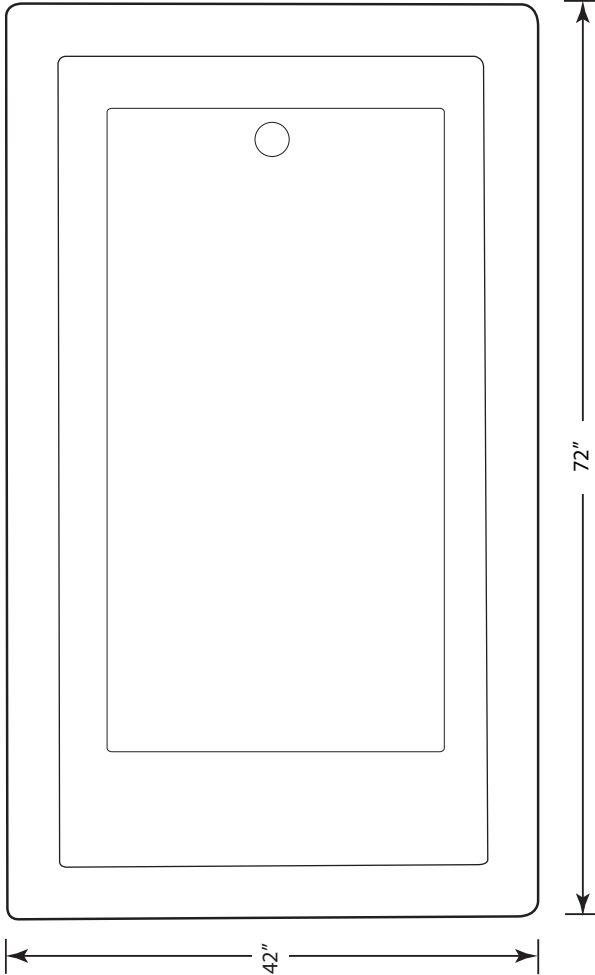

## SPECIFICATIONS

- All dimensions are plus or minus 1/4" (Maximum Tolerance)
- We reserve the right to make changes without notice.
- Copyright © All Rights Reserved

MODEL: 4272VN

SIZE: 42" X 72"

WEIGHT: 110 lbs. (TUB ONLY)

BOXED SIZE: 45" X 81" X 24"

AVERAGE FILL (gallons) : 75

MATERIAL: Acrylic reinforced fiberglass

Standard Colors: White, Bone, Biscuit

Interior Depth	Interior Length Top	Interior Width Top	Interior Length Bottom	Interior Width Bottom
20	63 1/4	33	53	30