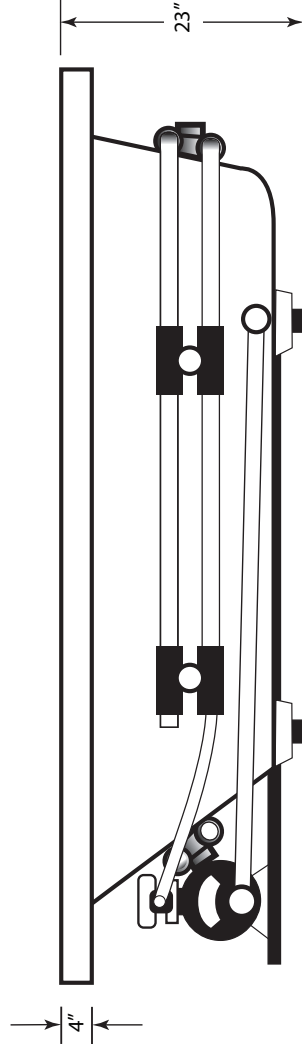

# GADELOUPE 4272VN

## SPECIFICATIONS

- All dimensions are plus or minus 1/4" (Maximum Tolerance)
- We reserve the right to make changes without notice.
- Copyright © All Rights Reserved

MODEL: 4272VN

SIZE: 42" X 72"

WEIGHT: 110 lbs. (TUB ONLY)

BOXED SIZE: 45" X 81" X 24"

AVERAGE FILL (gallons) : 75

MATERIAL: Acrylic reinforced fiberglass

Standard Colors: White, Bone, Biscuit

Interior Depth	Interior Length Top	Interior Width Top	Interior Length Bottom	Interior Width Bottom
20	63 1/4	33	53	30