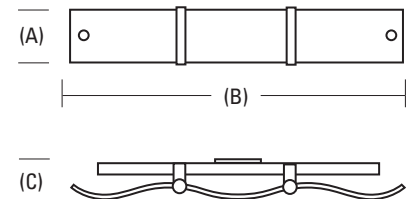

WARRANTY

Guaranteed for two years against mechanical defects in manufacture.

Indoor Decorative

Wing Vanity

Linear T5 Fluorescent

DIMENSIONS

Nominal Size	Lamp Configuration	Model Number	Number of Lamps	(A) Width inches (cm)	(B) Length inches (cm)	(C) Extension* inches (cm)
2'		10842RET5	(2) 14W linear T5	6-9/16" (16.7)	22-5/8" (57.5)	3-1/4" (8.3)
3'		10843RET5	(2) 21W linear T5	6-9/16" (16.7)	37-5/8" (94.3)	3-1/4" (8.3)
4'		10844RET5	(2) 28W linear T5	6-9/16" (16.7)	48-7/8" (121.9)	3-1/4" (8.3)

* Maximum extension from wall

All dimensions are in inches (centimeters)

ORDERING INFORMATION

Example: **10842RET5 BNP**

Choose the boldface catalog nomenclature that best suits your needs and write it on the appropriate line. Order accessories and replacement parts as separate catalog numbers.