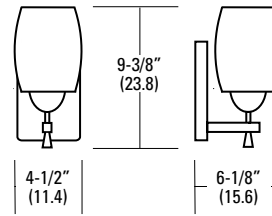

### Dimensions

All dimensions are inches (centimeters)

Backplate Dimensions:

Width: 4-1/2" (11.4)

Height: 6-1/2" (16.5)

**NOTE:** Older fixtures may have shipped with pin-based lamps and SU13 ballasts. To identify the correct replacement lamps, look at the sockets.