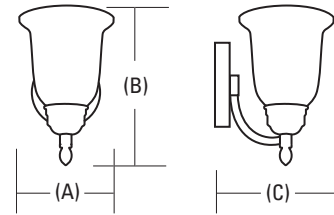

Distinctive traditional style fixture with satin-etched, swirled white glass shade, mounted on a black bronze or polished brushed nickel finished socket housing and matching decorative support arm/canopy. The shade provides a widespread uniform illumination.

Indoor Decorative Sheffield Sconce

Compact Full Spiral Fluorescent
w/Integrated Ballast

DIMENSIONS

Nominal Size	Lamp Configuration	Model Number	Number of Lamps	(A) Width inches (cm)	(B) Height inches (cm)	(C) Extension* inches (cm)
1 light		11788	(1) 13W compact full spiral	7-1/4" (18.4)	12" (30.5)	1-7/8" (4.8)

* Extension from wall

All dimensions are in inches (centimeters)

ORDERING INFORMATION

Choose the boldface catalog nomenclature that best suits your needs and write it on the appropriate line. Order accessories and replacement parts as separate catalog numbers.