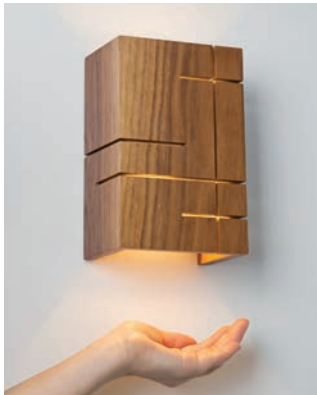

MATERIAL & FINISH OPTIONS

Claudio Sconce part # 03-150 -

Wood body:
oiled walnut
dark stain walnut

The Claudio Sconce showcases the beautiful natural walnut wood grain and sets it against the rigorous slits cut in each face as they wrap around the simple, clean shade form. A beautiful glow emanates from each slit, showing the striking rectilinear composition, in which all four sides are unique.

*Nick Sheridan
Designer*