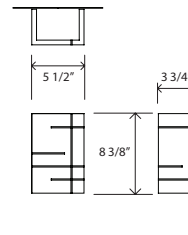

**Claudio Sconce**  
sconce

Dimensions - 5 1/2" X 8 3/8" X 3 3/4"  
 Walnut, polymer, aluminum  
 Wood grain will vary  
 Energy efficient LED light source  
 Dimmable (use ELV or TRIAC dimmer)  
 Light output - 430 lumens  
 Light color - 2700° K (warm)  
 Color accuracy - 85+ CRI  
 LED power consumption - 6.5 Watts