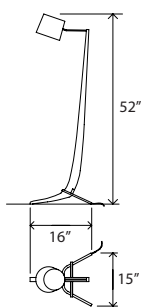

White linen shade

Dimmer knob detail

Silva large
Floor lamp

Dimensions - 16" x 15" - 52"H
 Wood body, aluminum leg & knob, bent shade
 Articulation - shade tilt
 Energy efficient LED light source
 Fully dimmable with NO flicker
 Light output - 420 lumens
 Light color - 3000° K (warm)
 Color accuracy - 82 CRI
 Power usage - 8.3 Watts
 Input voltage - 12V DC (adaptor included)
 Wood grain varies

Material & finish options -

Bent shade -
 White polymer
 Beech wood veneer
 Ebony wood veneer
 White linen

Wood body -
 Lacquered Baltic birch ply
 Oiled walnut
 Black lacquer

Silva large part # - 05-100 - A - - -