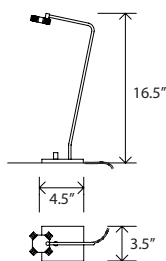

Black anodized aluminum

Brushed aluminum

Sero

table lamp

Dimensions - 4.5" x 3.5" - 16.5"H

Aluminum body

No articulation

Energy efficient LED light source

Fully dimmable with NO flicker

Light output - 265 lumens

Light color - 3000° K (warm)

Color accuracy - 82 CRI

Power usage - 6.3 Watts

Input voltage - 12V DC (adaptor included)

Material & finish options -

- Brushed aluminum A
- Black anodized aluminum B
- Nickel plated aluminum N