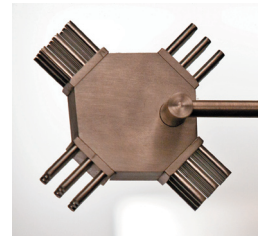

Black anodized aluminum

Brushed aluminum

Sero

table lamp

Dimensions - 4.5" x 3.5" - 16.5"H

Aluminum body

No articulation

Energy efficient LED light source

Fully dimmable with NO flicker

Light output - 265 lumens

Light color - 3000° K (warm)

Color accuracy - 82 CRI

Power usage - 6.3 Watts

Input voltage - 12V DC (adaptor included)

Material & finish options -

- Brushed aluminum A
- Black anodized aluminum B
- Nickel plated aluminum N

Sero part # - 02-120 -

Cerno LED light fixtures combine the latest in modern fixture design with the highest quality cutting edge LED technology. Cerno products are built and designed in Southern California and include a 2 year performance guarantee warranty. In addition to Cerno's warranty, Cerno offers in-house repair service for the life of the product. Cerno is committed to eco-friendly business and manufacturing practices.