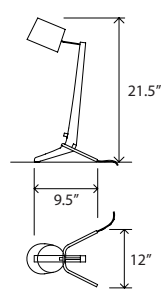

- Dimensions - 12" x 9.5" - 21.5"H
- Wood body, aluminum leg & knob, bent shade
- Articulation - shade tilt
- Energy efficient LED light source
- Fully dimmable with NO flicker
- Light output - 420 lumens
- Light color - 3000° K (warm)
- Color accuracy - 82 CRI
- Power usage - 8.3 Watts
- Input voltage - 12V DC (adaptor included)
- Wood grains vary