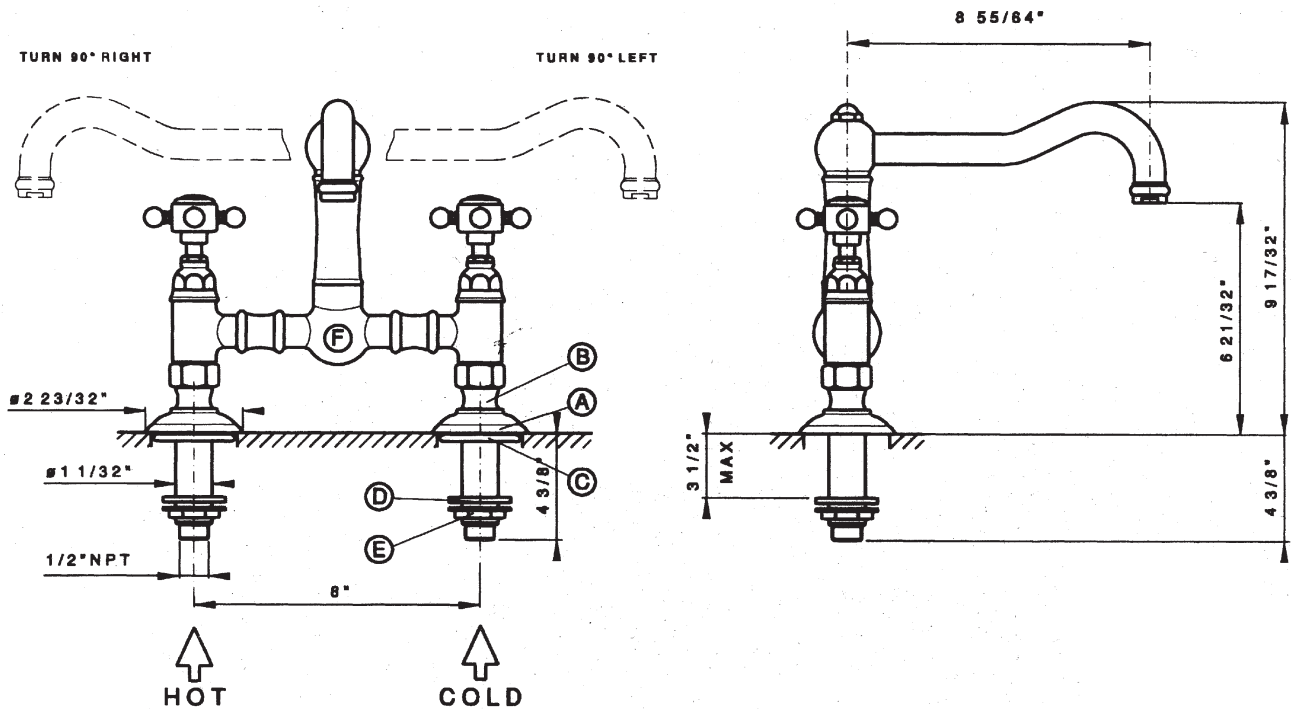

ROHL

Authentic Luxury for Kitchen and Bath™

www.rohlhome.com

Deck Mounted Faucet

ROHL Country Kitchen Collection

A1459X* (Five Spoke Handles)

A1459XM* (Cross Handles)

FEATURES

- 1/4" -turn ceramic valves
- 9" reach, swivel spout
- 9 17/32" height
- 1/2" M supplies
- 8" spread

COLORS/FINISHES

- Polished Chrome
- Polished Nickel
- Satin Nickel
- Tuscan Brass
- Inca Brass

WARRANTY

- Limited Lifetime*
- * No Warranty on Tuscan Brass Finish (TCB)

* For CA/VT, place a "2" at end of model number for code compliant product. (Example A3608LMAPC-2)

Consult your local ROHL showroom for additional information and specifications. For complete warranty details and a list of showrooms, go to www.rohlhome.com.