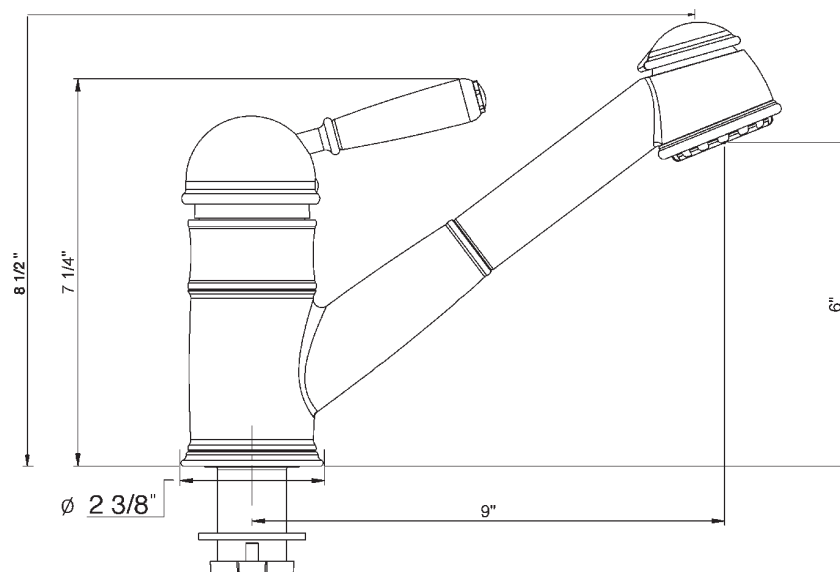

WARRANTY

- Limited Lifetime
- No Warranty on Tuscan Brass Finish (TCB)