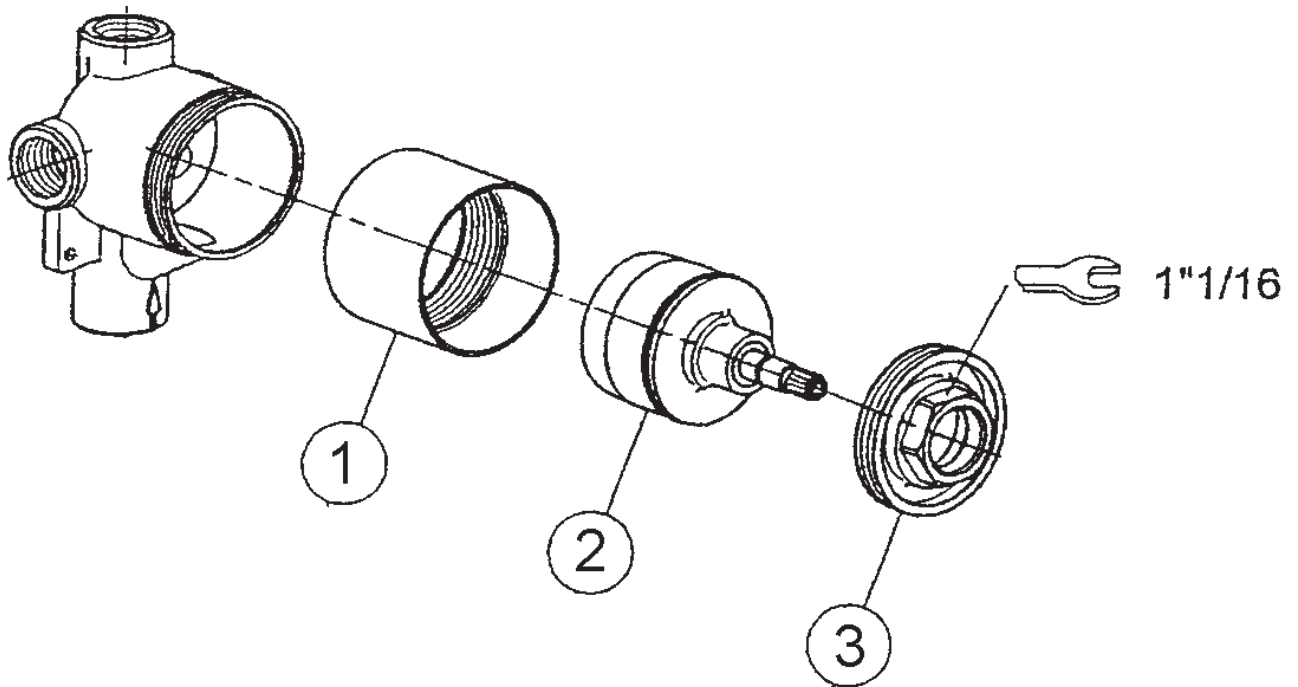

4-Port, 3-Way Diverter Rough Only

ROHL Cisal Bath
 ROHL Country Bath Collection
 ROHL Modern Collection
 ROHL Tran-Modern Bath

AC27-(Finish)/BO

FEATURES

- Rough valve only with finished valve housing
- Solid brass construction
- Ceramic disc cartridge
- 1/2" F inlet
- 3 x 1/2" F outlets
- Flow can be split between adjacent outlets
- Must specify preferred finish when ordering
- Up to 16 GPM flow
- If only 2 outlets are being utilized, loop the "dead" outlet to a "live" outlet so the diverter does not have an off function
- Must order A2770, A3770, A2700, AC27, MB1948, A4700, BA27, or WA27 trim set to complete

FINISHES

- Polished Chrome
- Polished Nickel
- Satin Nickel
- Tuscan Brass
- Inca Brass
- Old Iron

WARRANTY

- Limited Lifetime*

* No Warranty on Tuscan Brass Finish (TCB)

AC27BO Spare Parts

1 - ZZ926620

2 - 9.13562