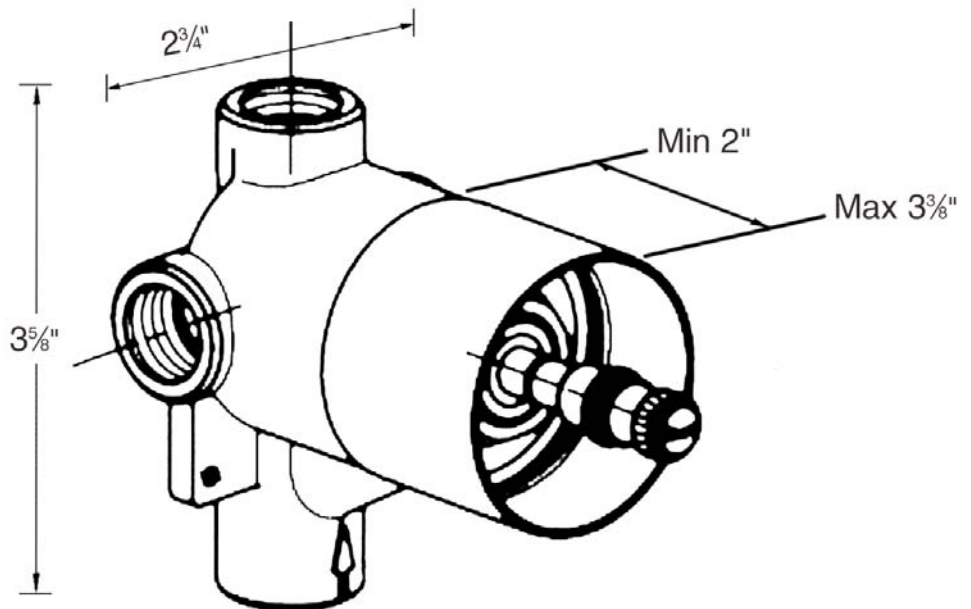

4-Port, 3-Way Diverter Rough Only

ROHL Cisal Bath
 ROHL Country Bath Collection
 ROHL Modern Collection
 ROHL Tran-Modern Bath

AC27-(Finish)/BO

FEATURES

- Rough valve only with finished valve housing
- Solid brass construction
- Ceramic disc cartridge
- 1/2" F inlet
- 3 x 1/2" F outlets
- Flow can be split between adjacent outlets
- Must specify preferred finish when ordering
- Up to 16 GPM flow
- If only 2 outlets are being utilized, loop the "dead" outlet to a "live" outlet so the diverter does not have an off function
- Must order A2770, A3770, A2700, AC27, MB1948, A4700, BA27, or WA27 trim set to complete

FINISHES

- Polished Chrome
- Polished Nickel
- Satin Nickel
- Tuscan Brass
- Inca Brass
- Old Iron

WARRANTY

- Limited Lifetime*

* No Warranty on Tuscan Brass Finish (TCB)

AC27BO Spare Parts

1 - ZZ926620

2 - 9.13562