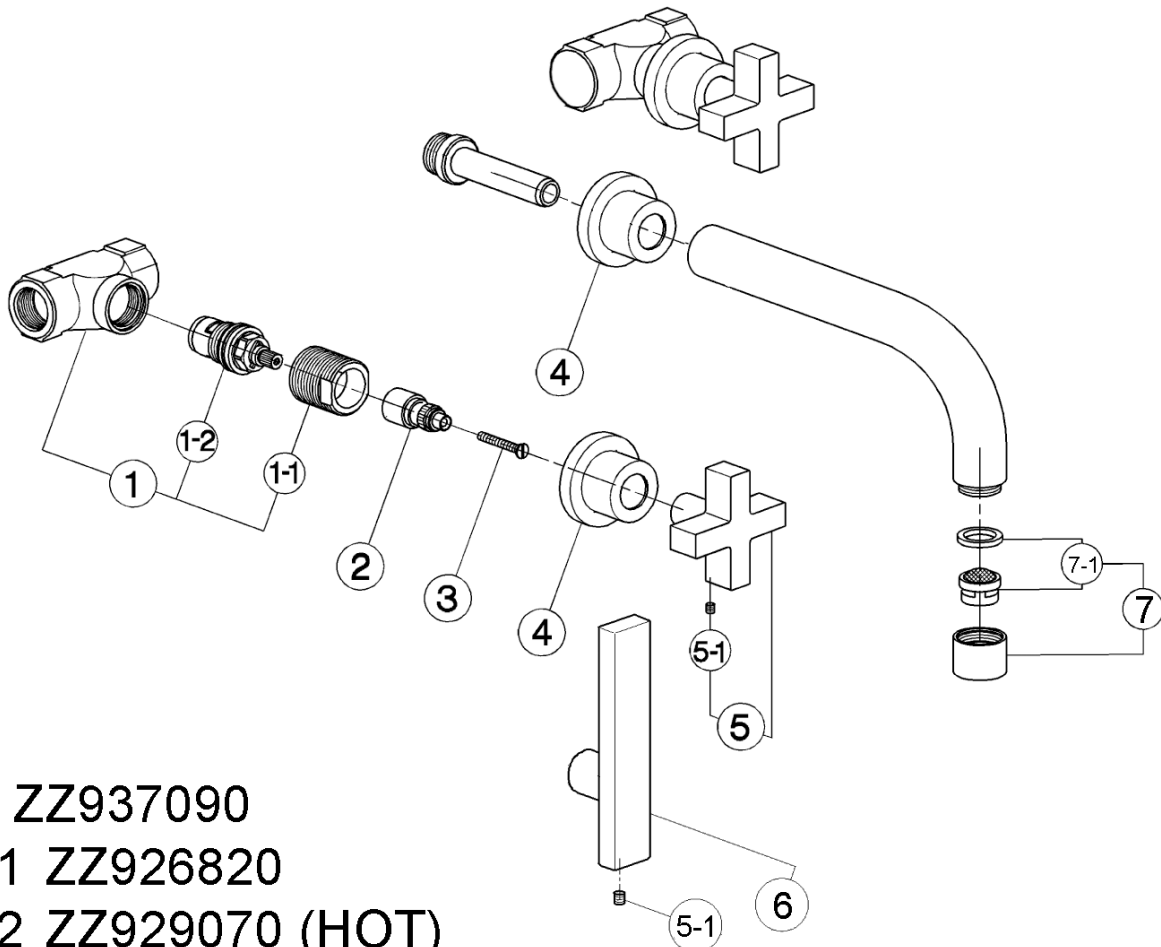

Wall Mounted Built-in Lavatory mixer

Rohl Modern Collection

BA351X* (Cross Handles)

BA351L* (Lever Handles)

FEATURES

- Three hole wall mounted lav valves and spout
- No pop-up
- 3 x 1 3/8" hole cutouts
- 9" spout reach
- 2 x 1/4-turn ceramic disc valves
- Fixed spout
- Valve and spout made from solid brass
- Min. install depth: 3/4"
- Max. install depth: 1 3/8"
- Please note: assembly requires special fitting included with spout

COLORS/FINISHES

- Polished Chrome
- Polished Nickel
- Satin Nickel

WARRANTY

- Limited lifetime

BA351L

BA351X

* For CA/VT, place a "-2" at end of model number for code compliant product. (Example A3608LMAPC-2)

Consult your local ROHL showroom for additional information and specifications. For complete warranty details and a list of showrooms, go to www.rohlhome.com.

BA351 Spare Parts

- 1 ZZ937090
- 1-1 ZZ926820
- 1-2 ZZ929070 (HOT)
ZZ929060 (COLD)
- 2 ZZ933320
- 3 ZZ933340
- 4 ZZ933330
- 5 ZZ937080
- 5-1 ZZ933280
- 6 ZZ942630
- 7 ZZ943610
- 7-1 ZZ503240