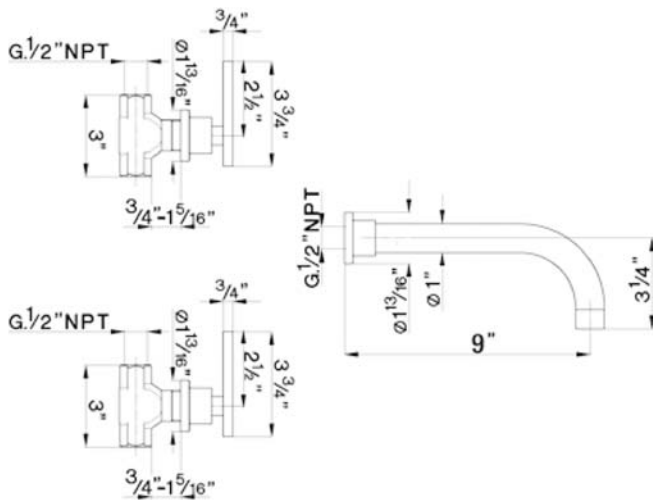

Wall Mounted Built-in Lavatory mixer

Rohl Modern Collection

BA351X* (Cross Handles)

BA351L* (Lever Handles)

FEATURES

- Three hole wall mounted lav valves and spout
- No pop-up
- 3 x 1 3/8" hole cutouts
- 9" spout reach
- 2 x 1/4-turn ceramic disc valves
- Fixed spout
- Valve and spout made from solid brass
- Min. install depth: 3/4"
- Max. install depth: 1 3/8"
- Please note: assembly requires special fitting included with spout

COLORS/FINISHES

- Polished Chrome
- Polished Nickel
- Satin Nickel

WARRANTY

- Limited lifetime

BA351L

BA351X

* For CA/VT, place a "-2" at end of model number for code compliant product. (Example A3608LMAPC-2)