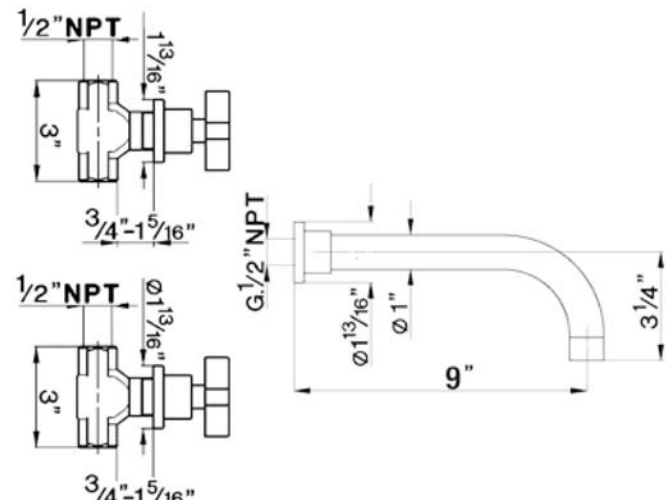

BA351X

* For CA/VT, place a "-2" at end of model number for code compliant product. (Example A3608LMAPC-2)

Consult your local ROHL showroom for additional information and specifications. For complete warranty details and a list of showrooms, go to www.rohlhome.com.