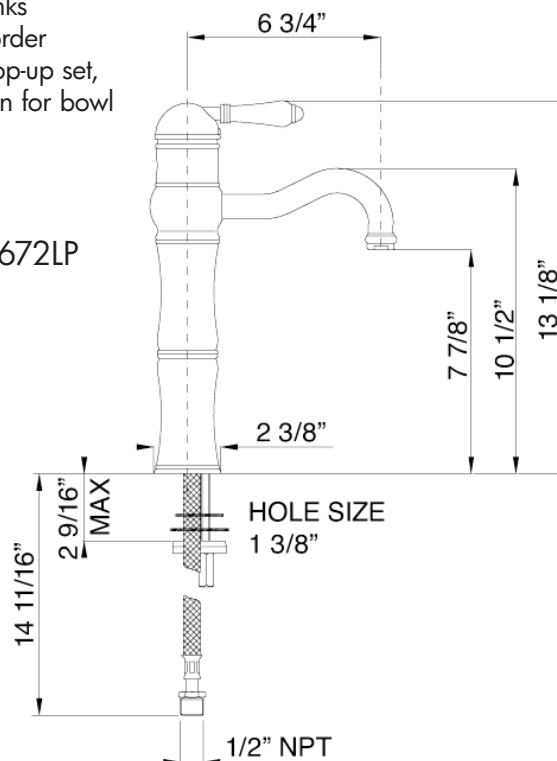

WARRANTY

- Limited Lifetime*
- No Warranty on Tuscan Brass Finish (TCB)

A3672LM & A3672LP

A3672LC

* For CA/V T, place a "-2" at end of model number for code compliant product. (Example A3608LMAPC-2)

Consult your local ROHL showroom for additional information and specifications. For complete warranty details and a list of showrooms, go to www.rohlhome.com.